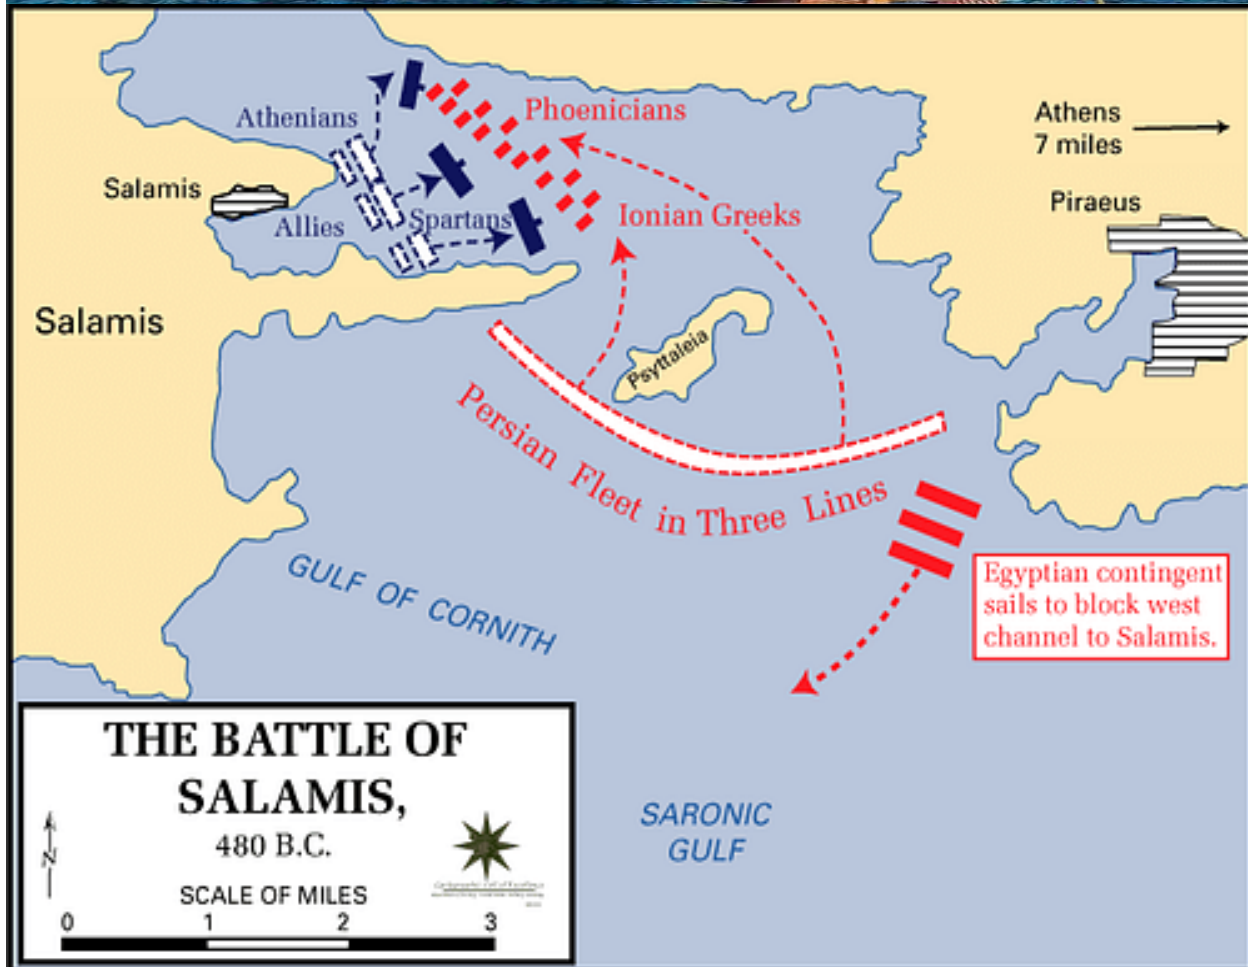

Grandes Batallas

y sus Hermanas

Salamina 480 a.C.

Thermopylas 480 a. C.

Gaugamela 331 a.C.

The map shows the geographical context of the Issus Campaign. At the top, it is titled 'The Issus Campaign October November 333 BC' and 'Jeff Jonas 2004'. The map shows the 'Gulf of Issus' between 'CILICIA' and 'SYRIA'. A red arrow labeled 'Darius' approach' points from the north towards the 'Issus' region. A purple arrow labeled 'Alexander turns back' points from the south towards the 'Syrian Gates (Belen Pass)'. Other locations marked include 'Troprakkale', 'Sochoi', 'Amik Plain', 'Amanus Range', 'Pinaurus River (Payas)', 'Mariandrus', and '(Jonah Pass)'. A scale bar at the bottom left indicates 0, 5, 10, and 15 miles. An orange box in the center of the map contains the text 'Issus 333 a.C.'.

Cannas 216 a.C.

Alesia 52 a.C.

La battaglia della Selva di Teutoburgo (9 d.C.) (odierna Kalkriese)

Teutoburgo 9

Hastings 1066

England 1066

© Copyright 2020, Jeffrey P. Berry Trust. All rights reserved. No part of this map may be reproduced or reposted without the written permission of the trustee. Image protected by Digimarc embedded watermark, so even if you crop out this caveat, we'll know, we'll know.

Constantinopla 1453

Granada 1492

Blenheim 1704

Trafalgar 1805

Austerlitz 1805

Waterloo 1815

Leipzig 1813

Sedan 1870