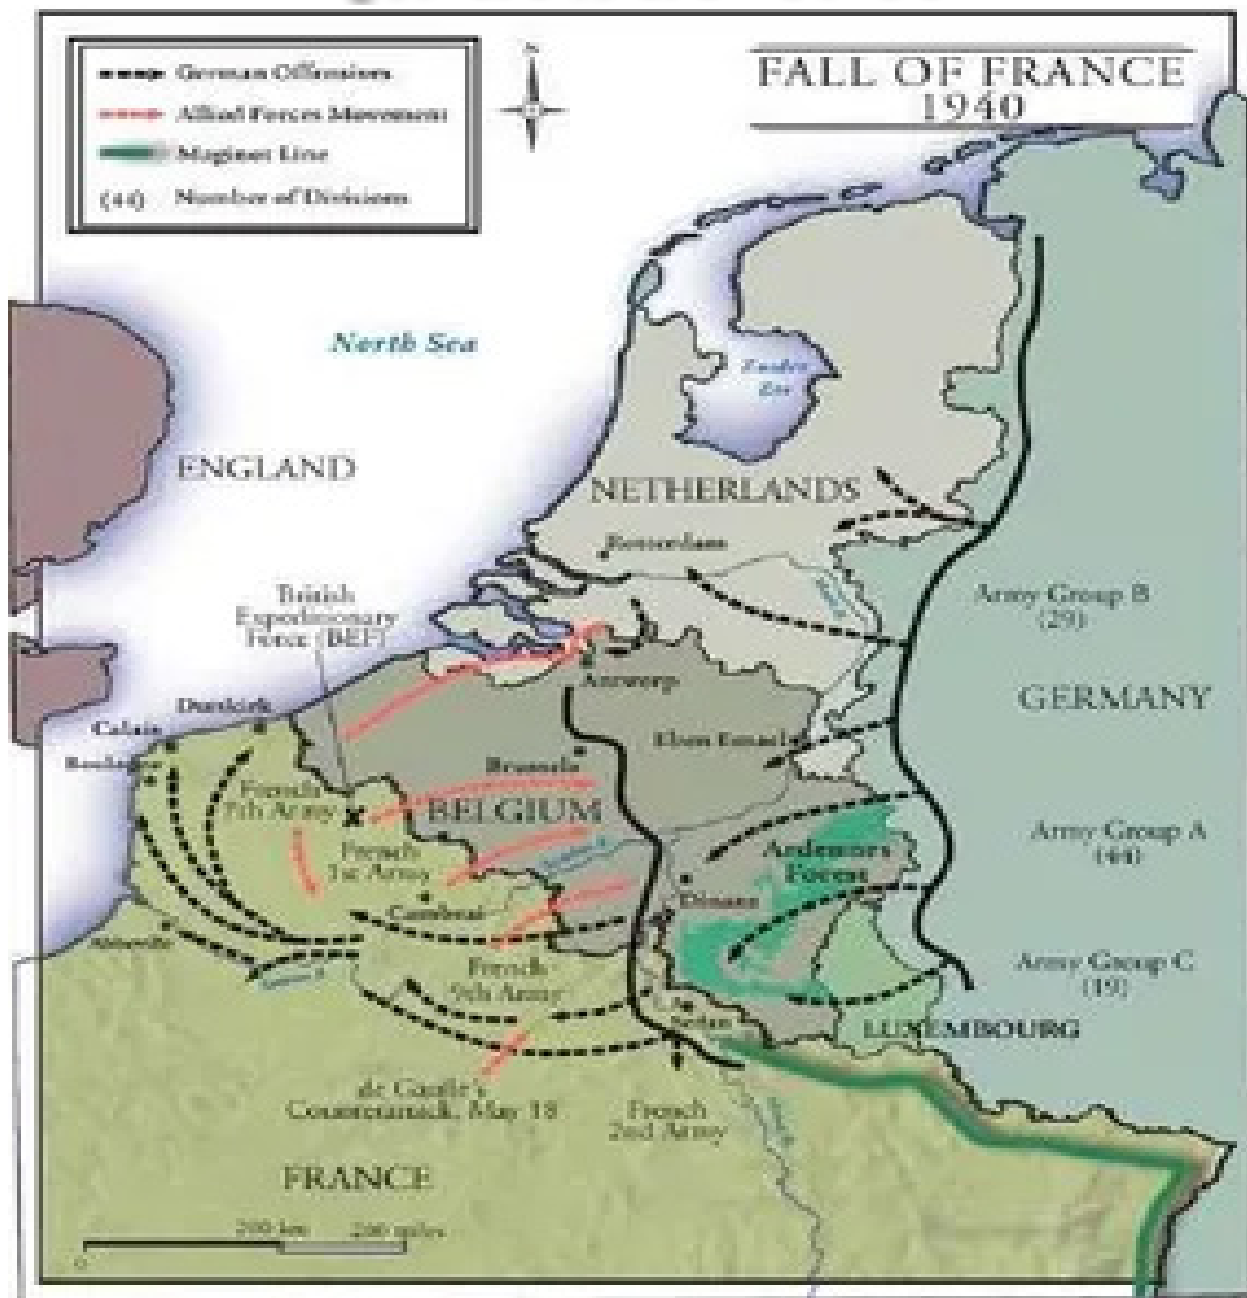

Grandes Batallas

y sus Hermanas

Salamina 480 a.C.

Thermopylas 480 a. C.

Gaugamela 331 a.C.

The map shows the geographical context of the Issus Campaign. At the top, it is titled 'The Issus Campaign October November 333 BC' and 'Jeff Jonas 2004'. The map shows the 'Gulf of Issus' between 'CILICIA' and 'SYRIA'. A red arrow labeled 'Darius' approach' points from the north towards the 'Issus' region. A purple arrow labeled 'Alexander turns back' points from the south towards the 'Syrian Gates (Belen Pass)'. Other locations marked include 'Troprakkale', 'Sochoi', 'Amik Plain', 'Amanus Range', 'Pinaurus River (Payas)', 'Mariandrus', and '(Jonah Pass)'. A scale bar at the bottom left indicates 0, 5, 10, and 15 miles. An orange box in the center of the map contains the text 'Issus 333 a.C.'.

Cannas 216 a.C.

Alesia 52 a.C.

La battaglia della Selva di Teutoburgo (9 d.C.) (odierna Kalkriese)

Teutoburgo 9

Hastings 1066

England 1066

© Copyright 2020, Jeffrey P. Berry Trust. All rights reserved. No part of this map may be reproduced or reposted without the written permission of the trustee. Image protected by Digimarc embedded watermark, so even if you crop out this caveat, we'll know, we'll know.

Constantinopla 1453

Granada 1492

Blenheim 1704

Trafalgar 1805

Austerlitz 1805

Waterloo 1815

Leipzig 1813

Sedan 1870

On s'abonne sans frais dans tous les bureaux de poste

DIMANCHE 5 SEPTEMBRE 1915

UN GRAND ANNIVERSAIRE
 5 au 12 septembre 1914 -- La victoire de la Marne

Dambians

Tannenberg 1914

Ardenas 1940

Midway 1942 - Stalingrado 1942/43 - Normandía 1944