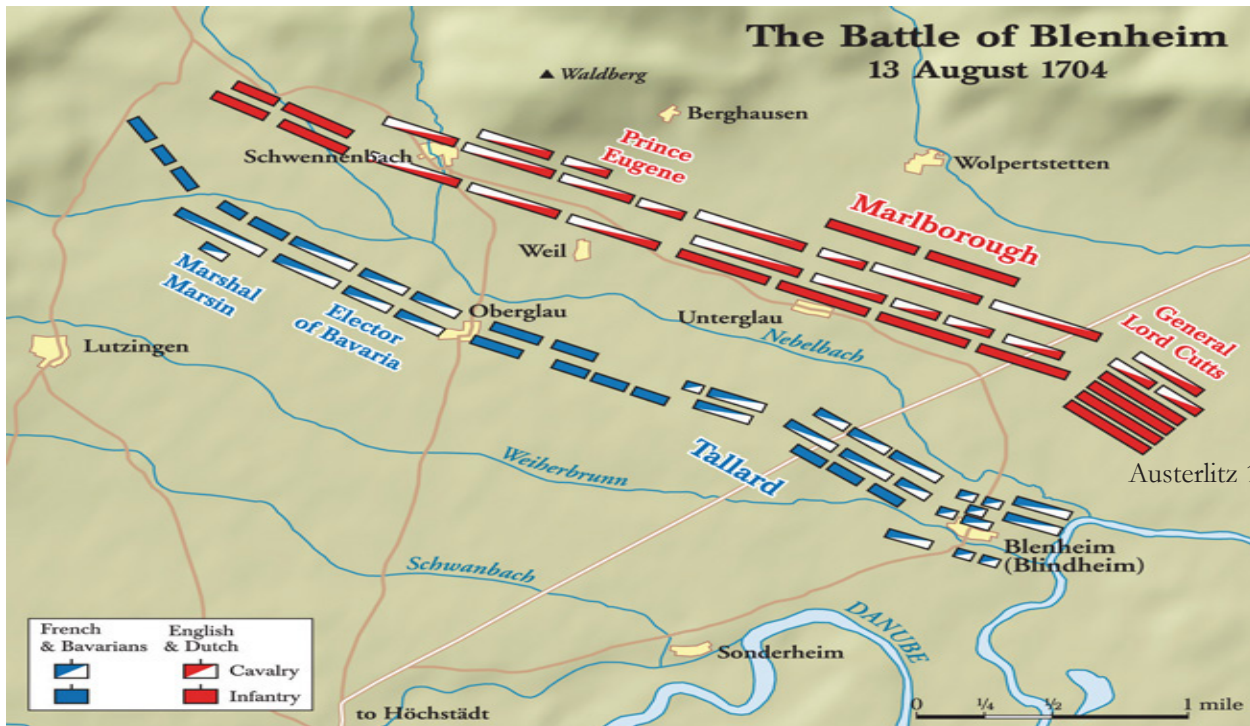

Grandes Batallas

y sus Hermanas

Salamina 480 a.C.

Thermopylas 480 a. C.

Gaugamela 331 a.C.

The map shows the geographical context of the Issus Campaign. At the top, it is titled 'The Issus Campaign October November 333 BC' and 'Jeff Jonas 2004'. The map shows the 'Gulf of Issus' between 'CILICIA' and 'SYRIA'. A red arrow labeled 'Darius' approach' points from the north towards the 'Issus' region. A purple arrow labeled 'Alexander turns back' points from the south towards the 'Syrian Gates (Belen Pass)'. Other locations marked include 'Troprakkale', 'Sochoi', 'Amik Plain', 'Amanus Range', 'Pinaurus River (Payas)', 'Mariandrus', and '(Jonah Pass)'. A scale bar at the bottom left indicates 0, 5, 10, and 15 miles. An orange box in the center of the map contains the text 'Issus 333 a.C.'.

Cannas 216 a.C.

Alesia 52 a.C.

La battaglia della Selva di Teutoburgo (9 d.C.) (odierna Kalkriese)

Teutoburgo 9

Hastings 1066

England 1066

© Copyright 2020, Jeffrey P. Berry Trust. All rights reserved. No part of this map may be reproduced or reposted without the written permission of the trustee. Image protected by Digimarc embedded watermark, so even if you crop out this caveat, we'll know, we'll know.

Constantinopla 1453

Granada 1492

Blenheim 1704

Trafalgar 1805

Austerlitz 1805

Waterloo 1815

Leipzig 1813

Sedan 1870