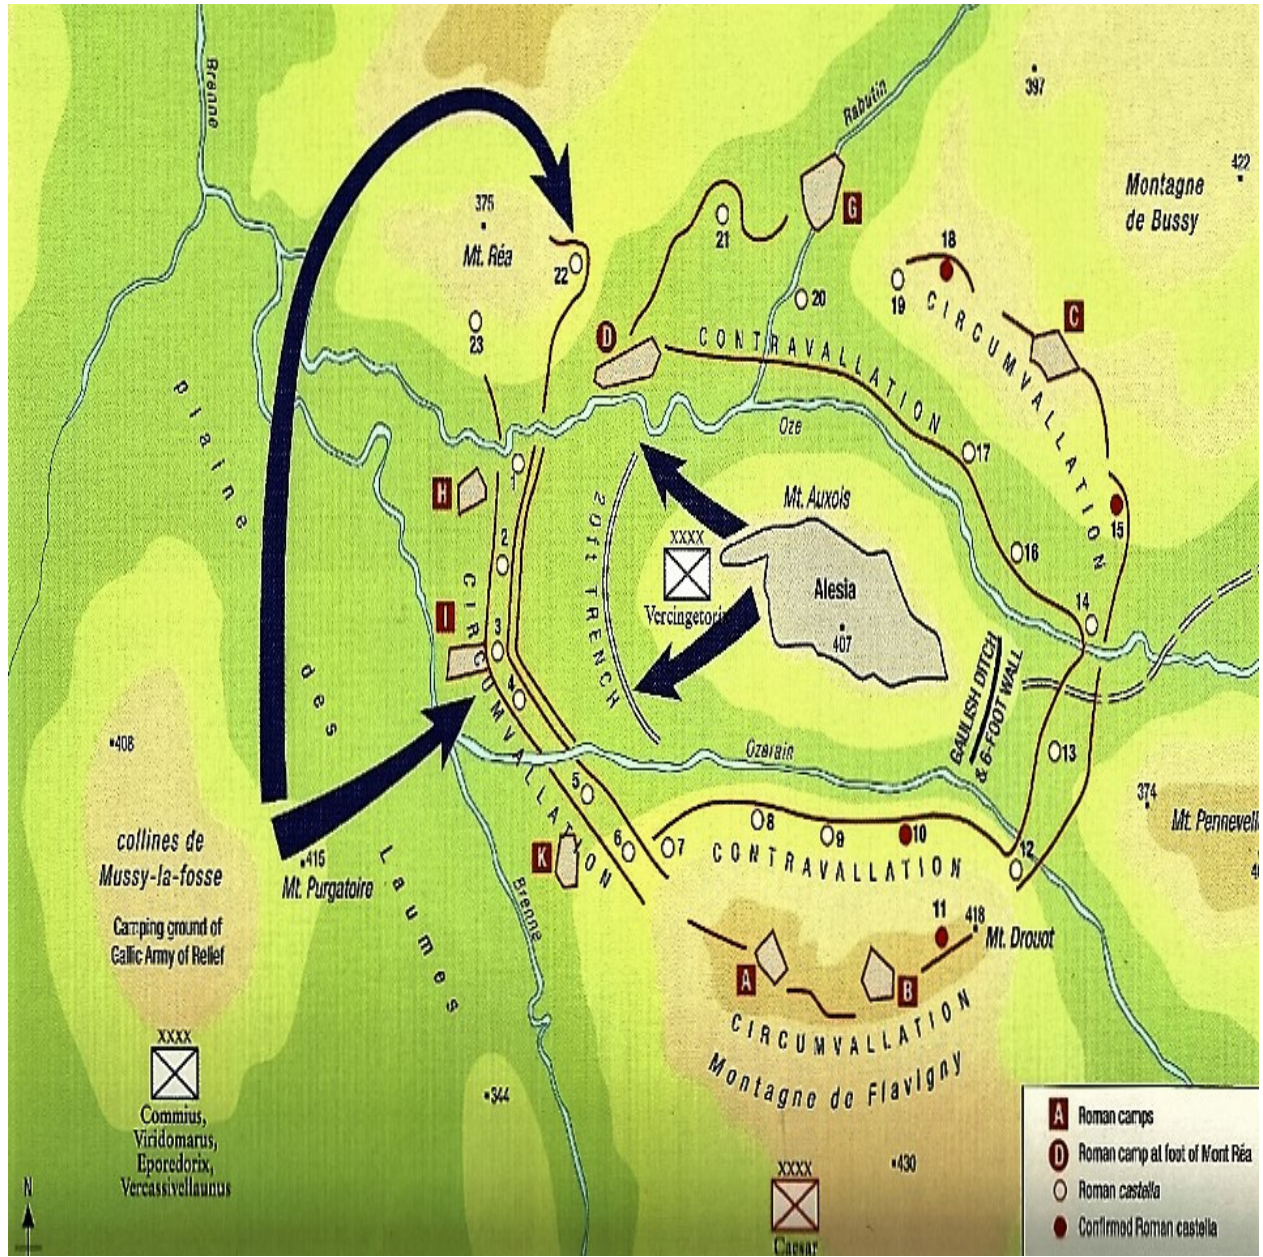

Grandes Batallas

y sus Hermanas

Salamina 480 a.C.

Thermopylas 480 a. C.

Gaugamela 331 a.C.

The map shows the geographical context of the Issus Campaign. At the top, it is titled 'The Issus Campaign October November 333 BC' and 'Jeff Jonas 2004'. The map shows the 'Gulf of Issus' between 'CILICIA' and 'SYRIA'. A red arrow labeled 'Darius' approach' points from the north towards the 'Issus' region. A purple arrow labeled 'Alexander turns back' points from the south towards the 'Syrian Gates (Belen Pass)'. Other locations marked include 'Troprakkale', 'Sochoi', 'Amik Plain', 'Amanus Range', 'Pinaurus River (Payas)', 'Mariandrus', and '(Jonah Pass)'. A scale bar at the bottom left indicates 0, 5, 10, and 15 miles. An orange box in the center of the map contains the text 'Issus 333 a.C.'.

Cannas 216 a.C.

Alesia 52 a.C.

La battaglia della Selva di Teutoburgo (9 d.C.) (odierna Kalkriese)

Teutoburgo 9

Hastings 1066

England 1066

© Copyright 2020, Jeffrey P. Berry Trust. All rights reserved. No part of this map may be reproduced or reposted without the written permission of the trustee. Image protected by Digimarc embedded watermark, so even if you crop out this caveat, we'll know, we'll know.

Constantinopla 1453

Granada 1492

Blenheim 1704

Trafalgar 1805

Austerlitz 1805

Waterloo 1815

Leipzig 1813

Sedan 1870