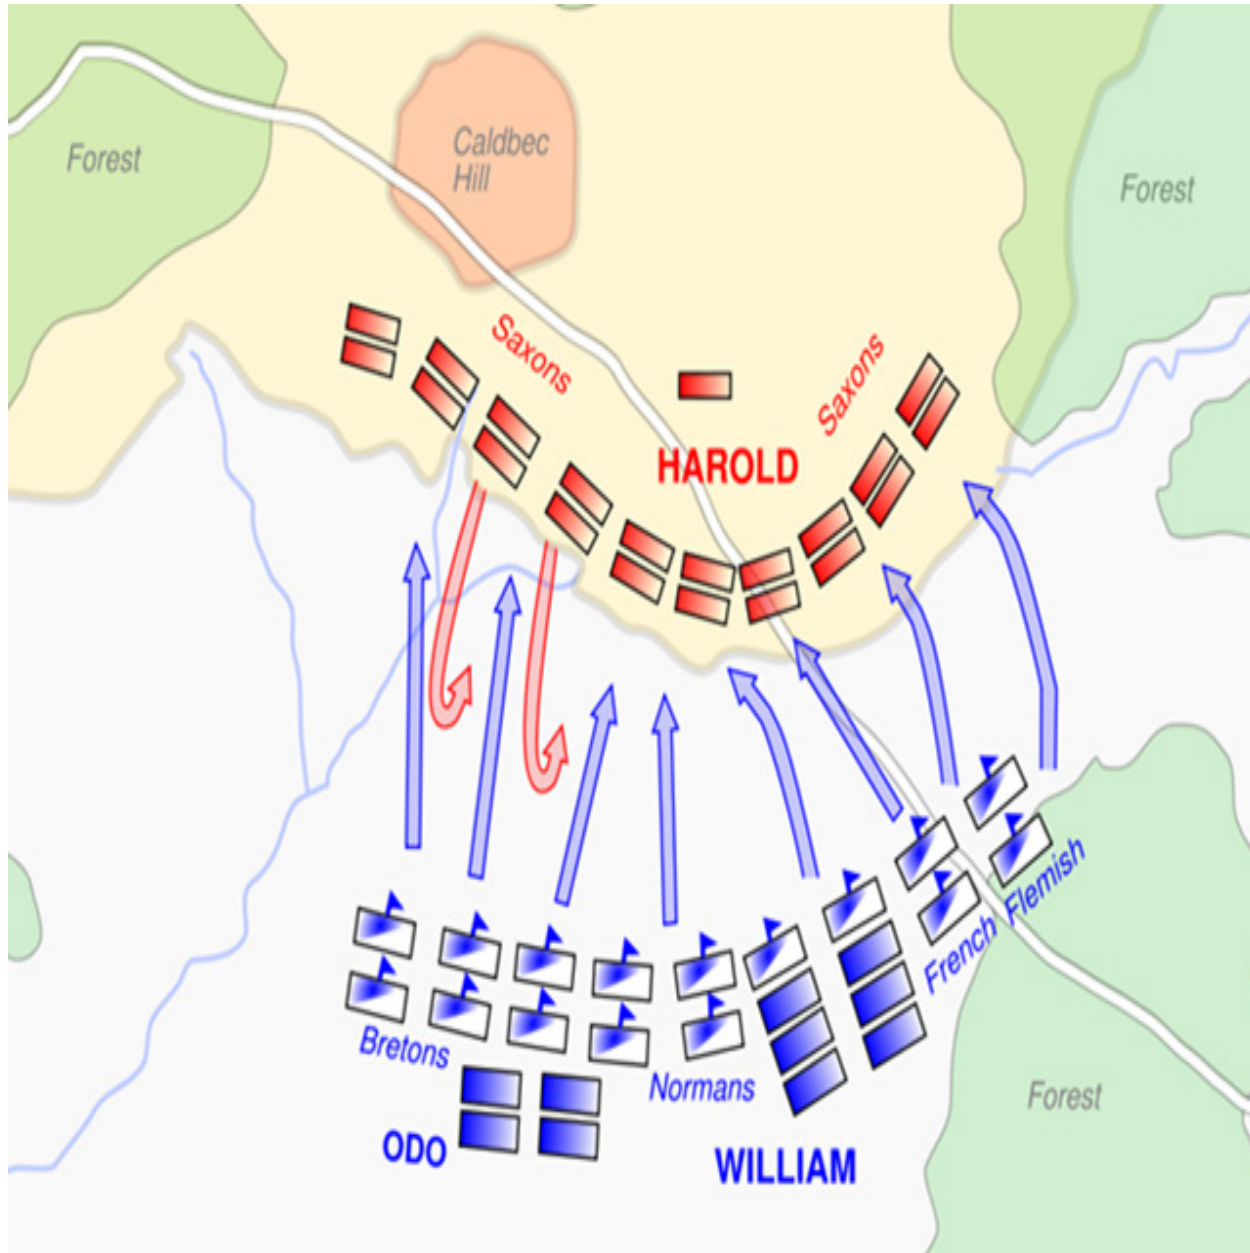

Hastings 1066