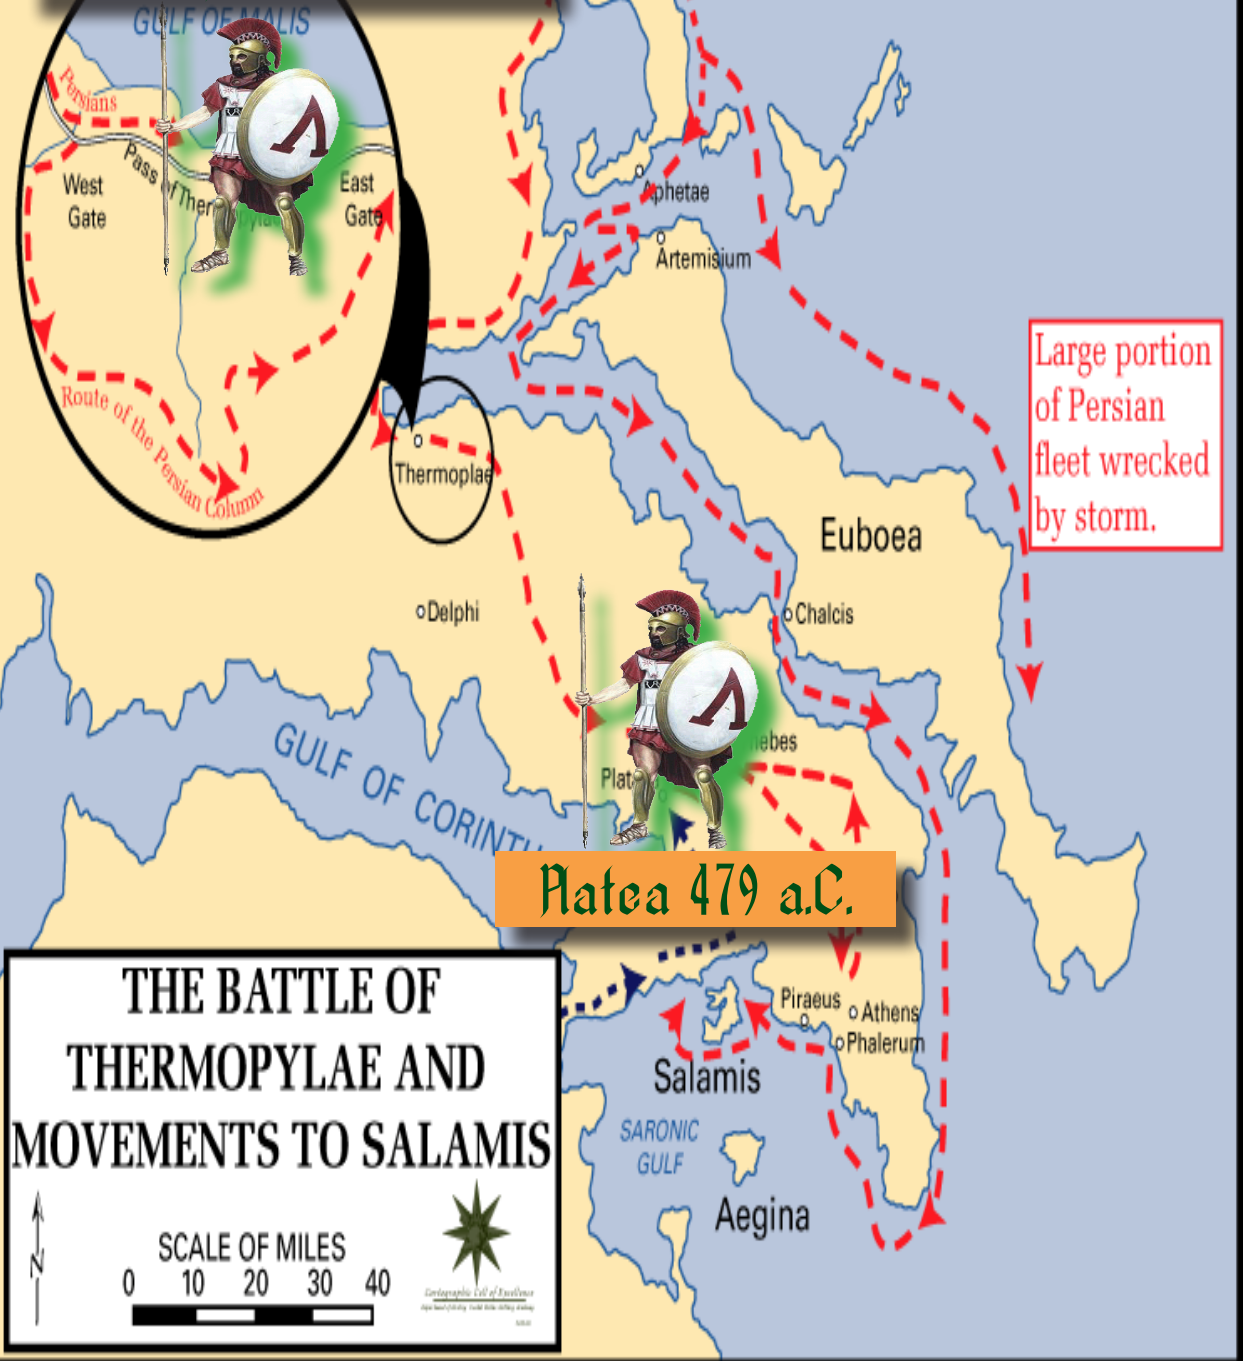

Grandes Batallas

y sus Hermanas

Salamina 480 a.C.

Thermopylas 480 a. C.

Gaugamela 331 a.C.

The map shows the geographical context of the Issus Campaign. At the top, it is titled 'The Issus Campaign October November 333 BC' and 'Jeff Jonas 2004'. The map shows the 'Gulf of Issus' between 'CILICIA' and 'SYRIA'. A red arrow labeled 'Darius' approach' points from the north towards the 'Issus' region. A purple arrow labeled 'Alexander turns back' points from the south towards the 'Syrian Gates (Belen Pass)'. Other locations marked include 'Troprakkale', 'Sochoi', 'Amik Plain', 'Amanus Range', 'Pinaurus River (Payas)', 'Mariandrus', and '(Jonah Pass)'. A scale bar at the bottom left indicates 0, 5, 10, and 15 miles. An orange box in the center of the map contains the text 'Issus 333 a.C.'.

Cannas 216 a.C.

Alesia 52 a.C.

La battaglia della Selva di Teutoburgo (9 d.C.) (odierna Kalkriese)

Teutoburgo 9

Hastings 1066

England 1066

© Copyright 2020, Jeffrey P. Berry Trust. All rights reserved. No part of this map may be reproduced or reposted without the written permission of the trustee. Image protected by Digimarc embedded watermark, so even if you crop out this caveat, we'll know, we'll know.

Constantinopla 1453

Granada 1492

Blenheim 1704

Trafalgar 1805

Austerlitz 1805

Waterloo 1815

Leipzig 1813

Sedan 1870

On s'abonne sans frais dans tous les bureaux de poste

DIMANCHE 5 SEPTEMBRE 1915

UN GRAND ANNIVERSAIRE
 5 au 12 septembre 1914 -- La victoire de la Marne

Dambians

Tannenberg 1914

Ardenas 1940

Midway 1942 - Stalingrado 1942/43 - Normandía 1944