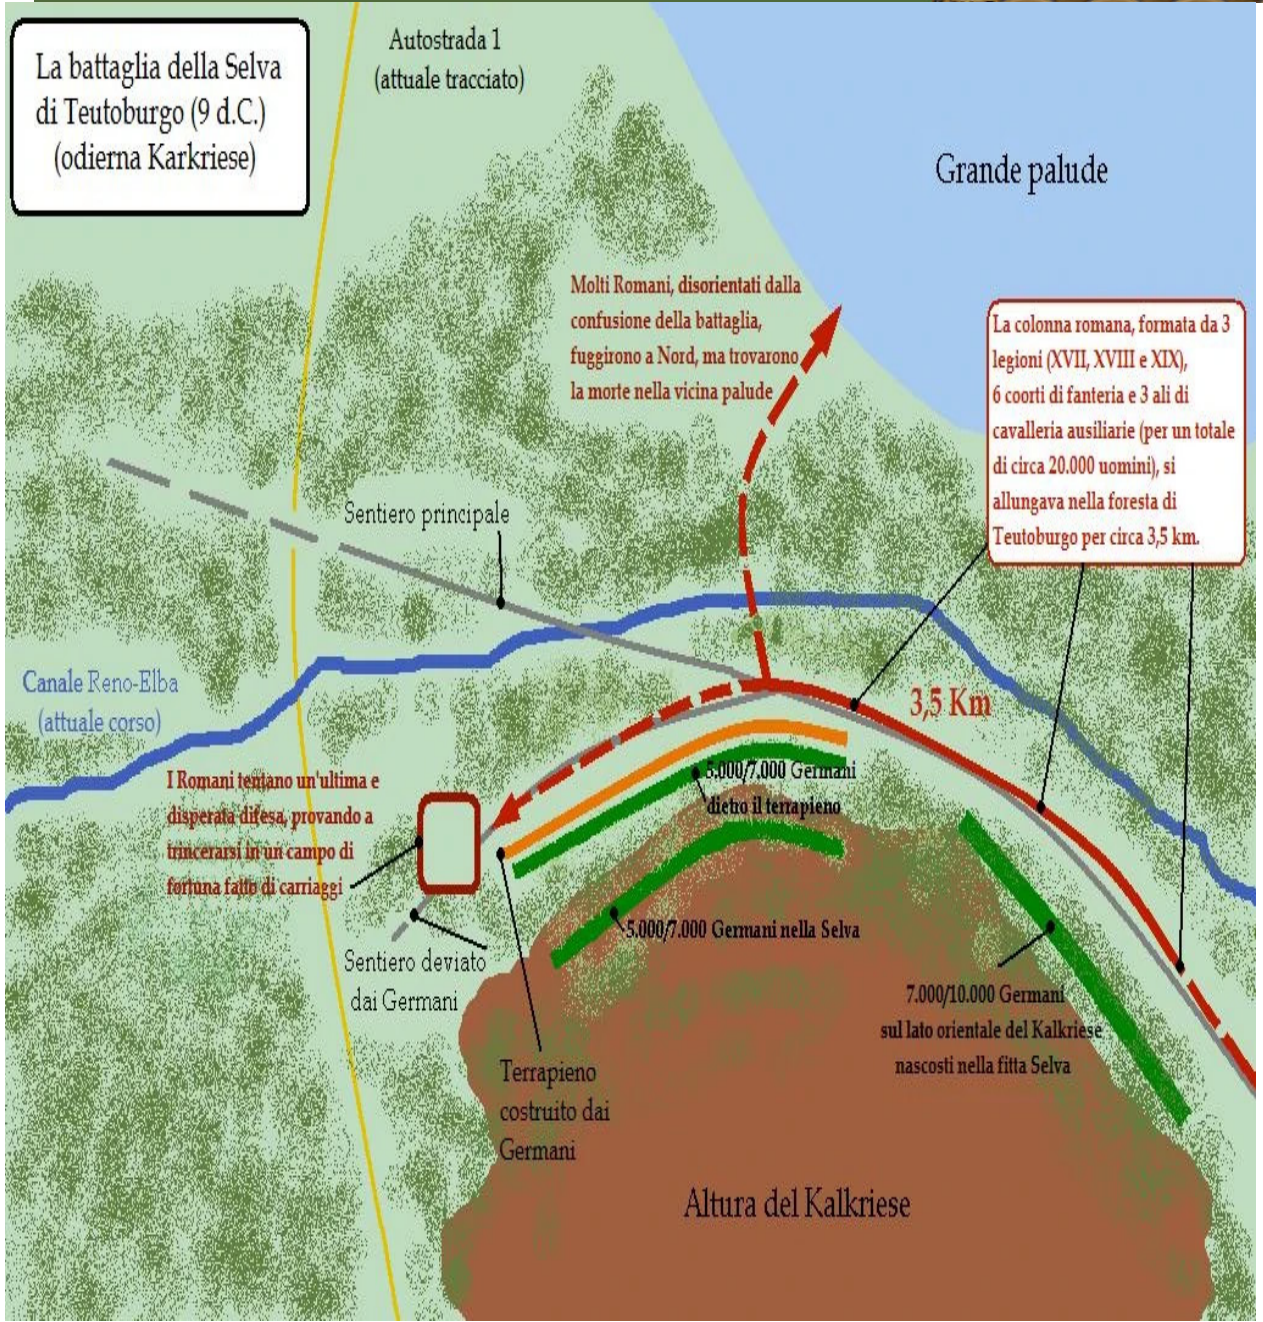

Grandes Batallas

y sus Hermanas

Salamina 480 a.C.

Thermopylas 480 a. C.

Gaugamela 331 a.C.

The map shows the geographical context of the Issus Campaign. At the top, it is titled 'The Issus Campaign October November 333 BC' and 'Jeff Jonas 2004'. The map shows the 'Gulf of Issus' between 'CILICIA' and 'SYRIA'. A red arrow labeled 'Darius' approach' points from the north towards the 'Issus' region. A purple arrow labeled 'Alexander turns back' points from the south towards the 'Syrian Gates (Belen Pass)'. Other locations marked include 'Troprakkale', 'Sochoi', 'Amik Plain', 'Amanus Range', 'Pinaurus River (Payas)', 'Mariandrus', and '(Jonah Pass)'. A scale bar at the bottom left indicates 0, 5, 10, and 15 miles. An orange box in the center of the map contains the text 'Issus 333 a.C.'.

Cannas 216 a.C.

Alesia 52 a.C.

La battaglia della Selva di Teutoburgo (9 d.C.) (odierna Kalkriese)

Teutoburgo 9

Hastings 1066

England 1066

© Copyright 2020, Jeffrey P. Berry Trust. All rights reserved. No part of this map may be reproduced or reposted without the written permission of the trustee. Image protected by Digimarc embedded watermark, so even if you crop out this caveat, we'll know, we'll know.

Constantinopla 1453

Granada 1492

Blenheim 1704

Trafalgar 1805

Austerlitz 1805

Waterloo 1815

Leipzig 1813

Sedan 1870

On s'abonne sans frais dans tous les bureaux de poste

DIMANCHE 5 SEPTEMBRE 1915

UN GRAND ANNIVERSAIRE
 5 au 12 septembre 1914 -- La victoire de la Marne

Dambians

Tannenberg 1914

Ardenas 1940

Midway 1942 - Stalingrado 1942/43 - Normandía 1944