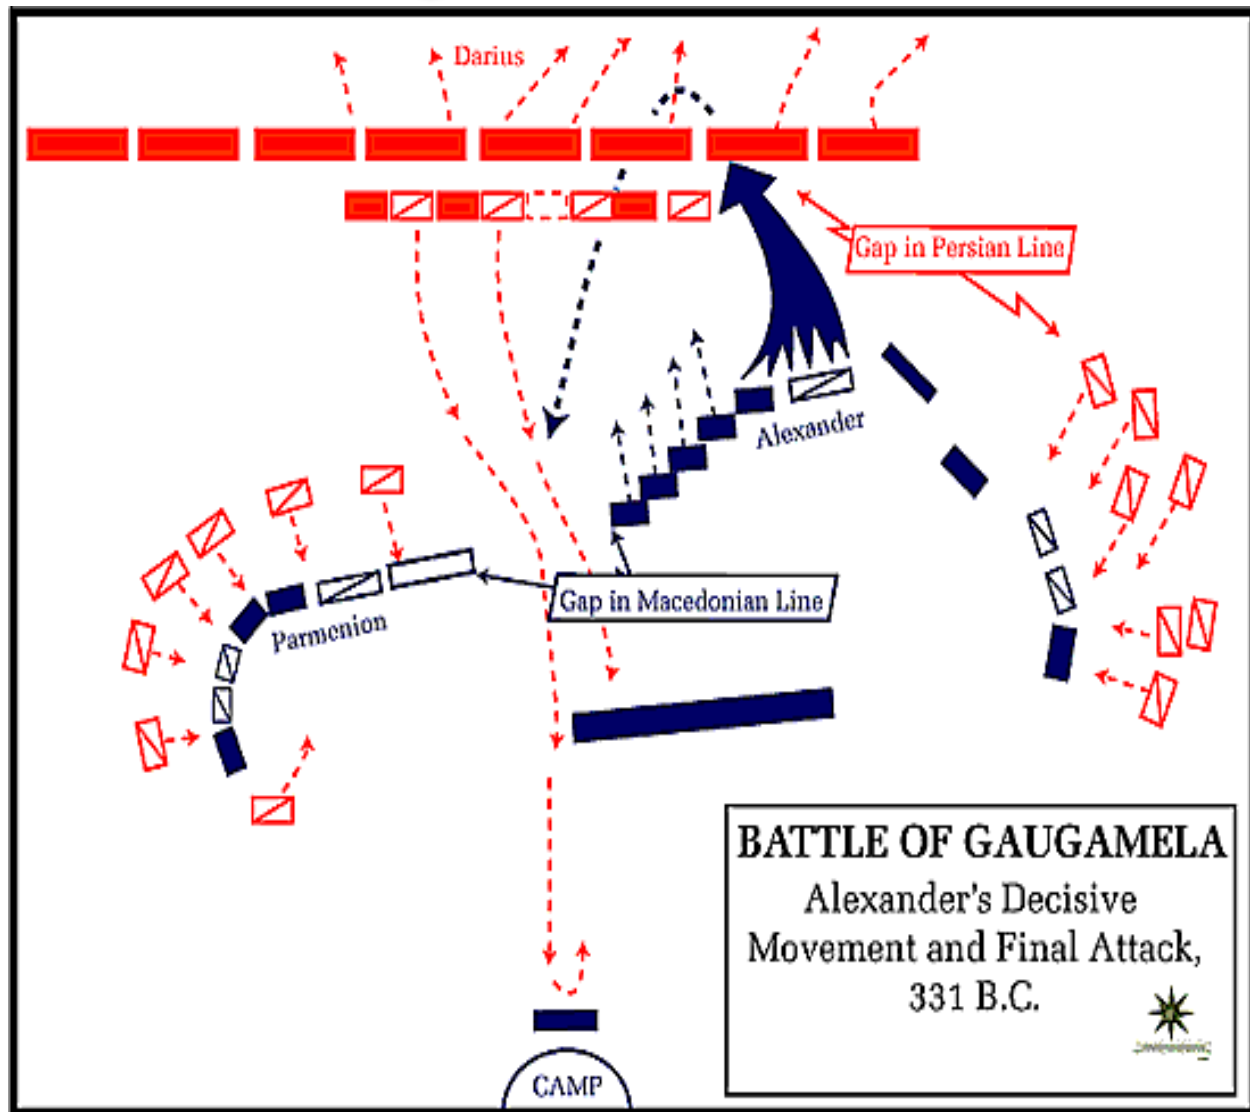

Grandes Batallas

y sus Hermanas

Salamina 480 a.C.

Thermopylas 480 a. C.

Gaugamela 331 a.C.

The map shows the geographical context of the Issus Campaign. At the top, it is titled 'The Issus Campaign October November 333 BC' and 'Jeff Jonas 2004'. The map shows the 'Gulf of Issus' between 'CILICIA' and 'SYRIA'. A red arrow labeled 'Darius' approach' points from the north towards the 'Issus' region. A purple arrow labeled 'Alexander turns back' points from the south towards the 'Syrian Gates (Belen Pass)'. Other locations marked include 'Troprakkale', 'Sochoi', 'Amik Plain', 'Amanus Range', 'Pinaurus River (Payas)', 'Mariandrus', and '(Jonah Pass)'. A scale bar at the bottom left indicates 0, 5, 10, and 15 miles. An orange box in the center of the map contains the text 'Issus 333 a.C.'.

Cannas 216 a.C.

Alesia 52 a.C.

La battaglia della Selva di Teutoburgo (9 d.C.) (odierna Kalkriese)

Teutoburgo 9

Hastings 1066

England 1066

© Copyright 2020, Jeffrey P. Berry Trust. All rights reserved. No part of this map may be reproduced or reposted without the written permission of the trustee. Image protected by Digimarc embedded watermark, so even if you crop out this caveat, we'll know, we'll know.