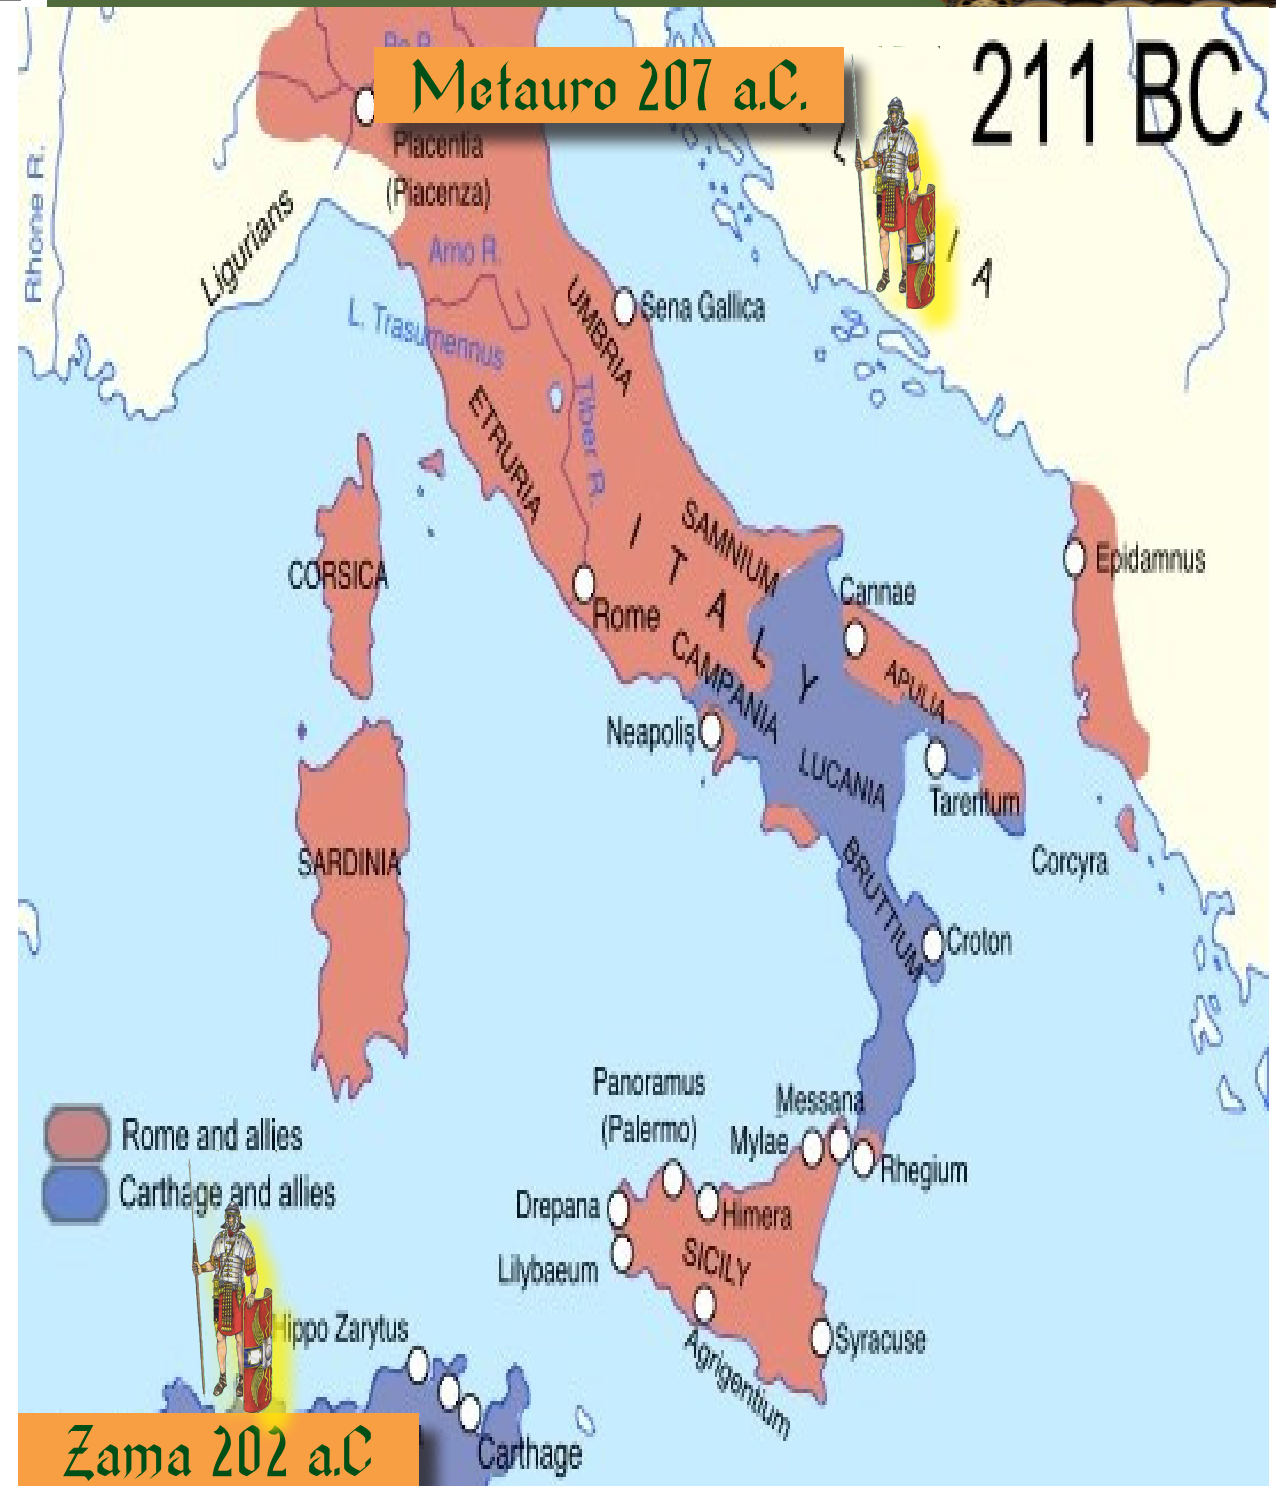

Grandes Batallas

y sus Hermanas

Salamina 480 a.C.

Thermopylas 480 a. C.

Gaugamela 331 a.C.

The map shows the geographical context of the Issus Campaign. At the top, it is titled 'The Issus Campaign October November 333 BC' and 'Jeff Jonas 2004'. The map shows the 'Gulf of Issus' between 'CILICIA' and 'SYRIA'. A red arrow labeled 'Darius' approach' points from the north towards the 'Issus' region. A purple arrow labeled 'Alexander turns back' points from the south towards the 'Syrian Gates (Belen Pass)'. Other locations marked include 'Troprakkale', 'Sochoi', 'Amik Plain', 'Amanus Range', 'Pinaurus River (Payas)', 'Mariandrus', and '(Jonah Pass)'. A scale bar at the bottom left indicates 0, 5, 10, and 15 miles. An orange box in the center of the map contains the text 'Issus 333 a.C.'.

Cannas 216 a.C.

Alesia 52 a.C.

La battaglia della Selva di Teutoburgo (9 d.C.) (odierna Kalkriese)

Teutoburgo 9

Hastings 1066

England 1066

© Copyright 2020, Jeffrey P. Berry Trust. All rights reserved. No part of this map may be reproduced or reposted without the written permission of the trustee. Image protected by Digimarc embedded watermark, so even if you crop out this caveat, we'll know, we'll know.

Constantinopla 1453

Granada 1492

Blenheim 1704

Trafalgar 1805

Austerlitz 1805

Waterloo 1815

Leipzig 1813

Sedan 1870

On s'abonne sans frais dans tous les bureaux de poste

DIMANCHE 5 SEPTEMBRE 1915

UN GRAND ANNIVERSAIRE
 5 au 12 septembre 1914 -- La victoire de la Marne

Dambians

Tannenberg 1914

Ardenas 1940

Midway 1942 - Stalingrado 1942/43 - Normandía 1944