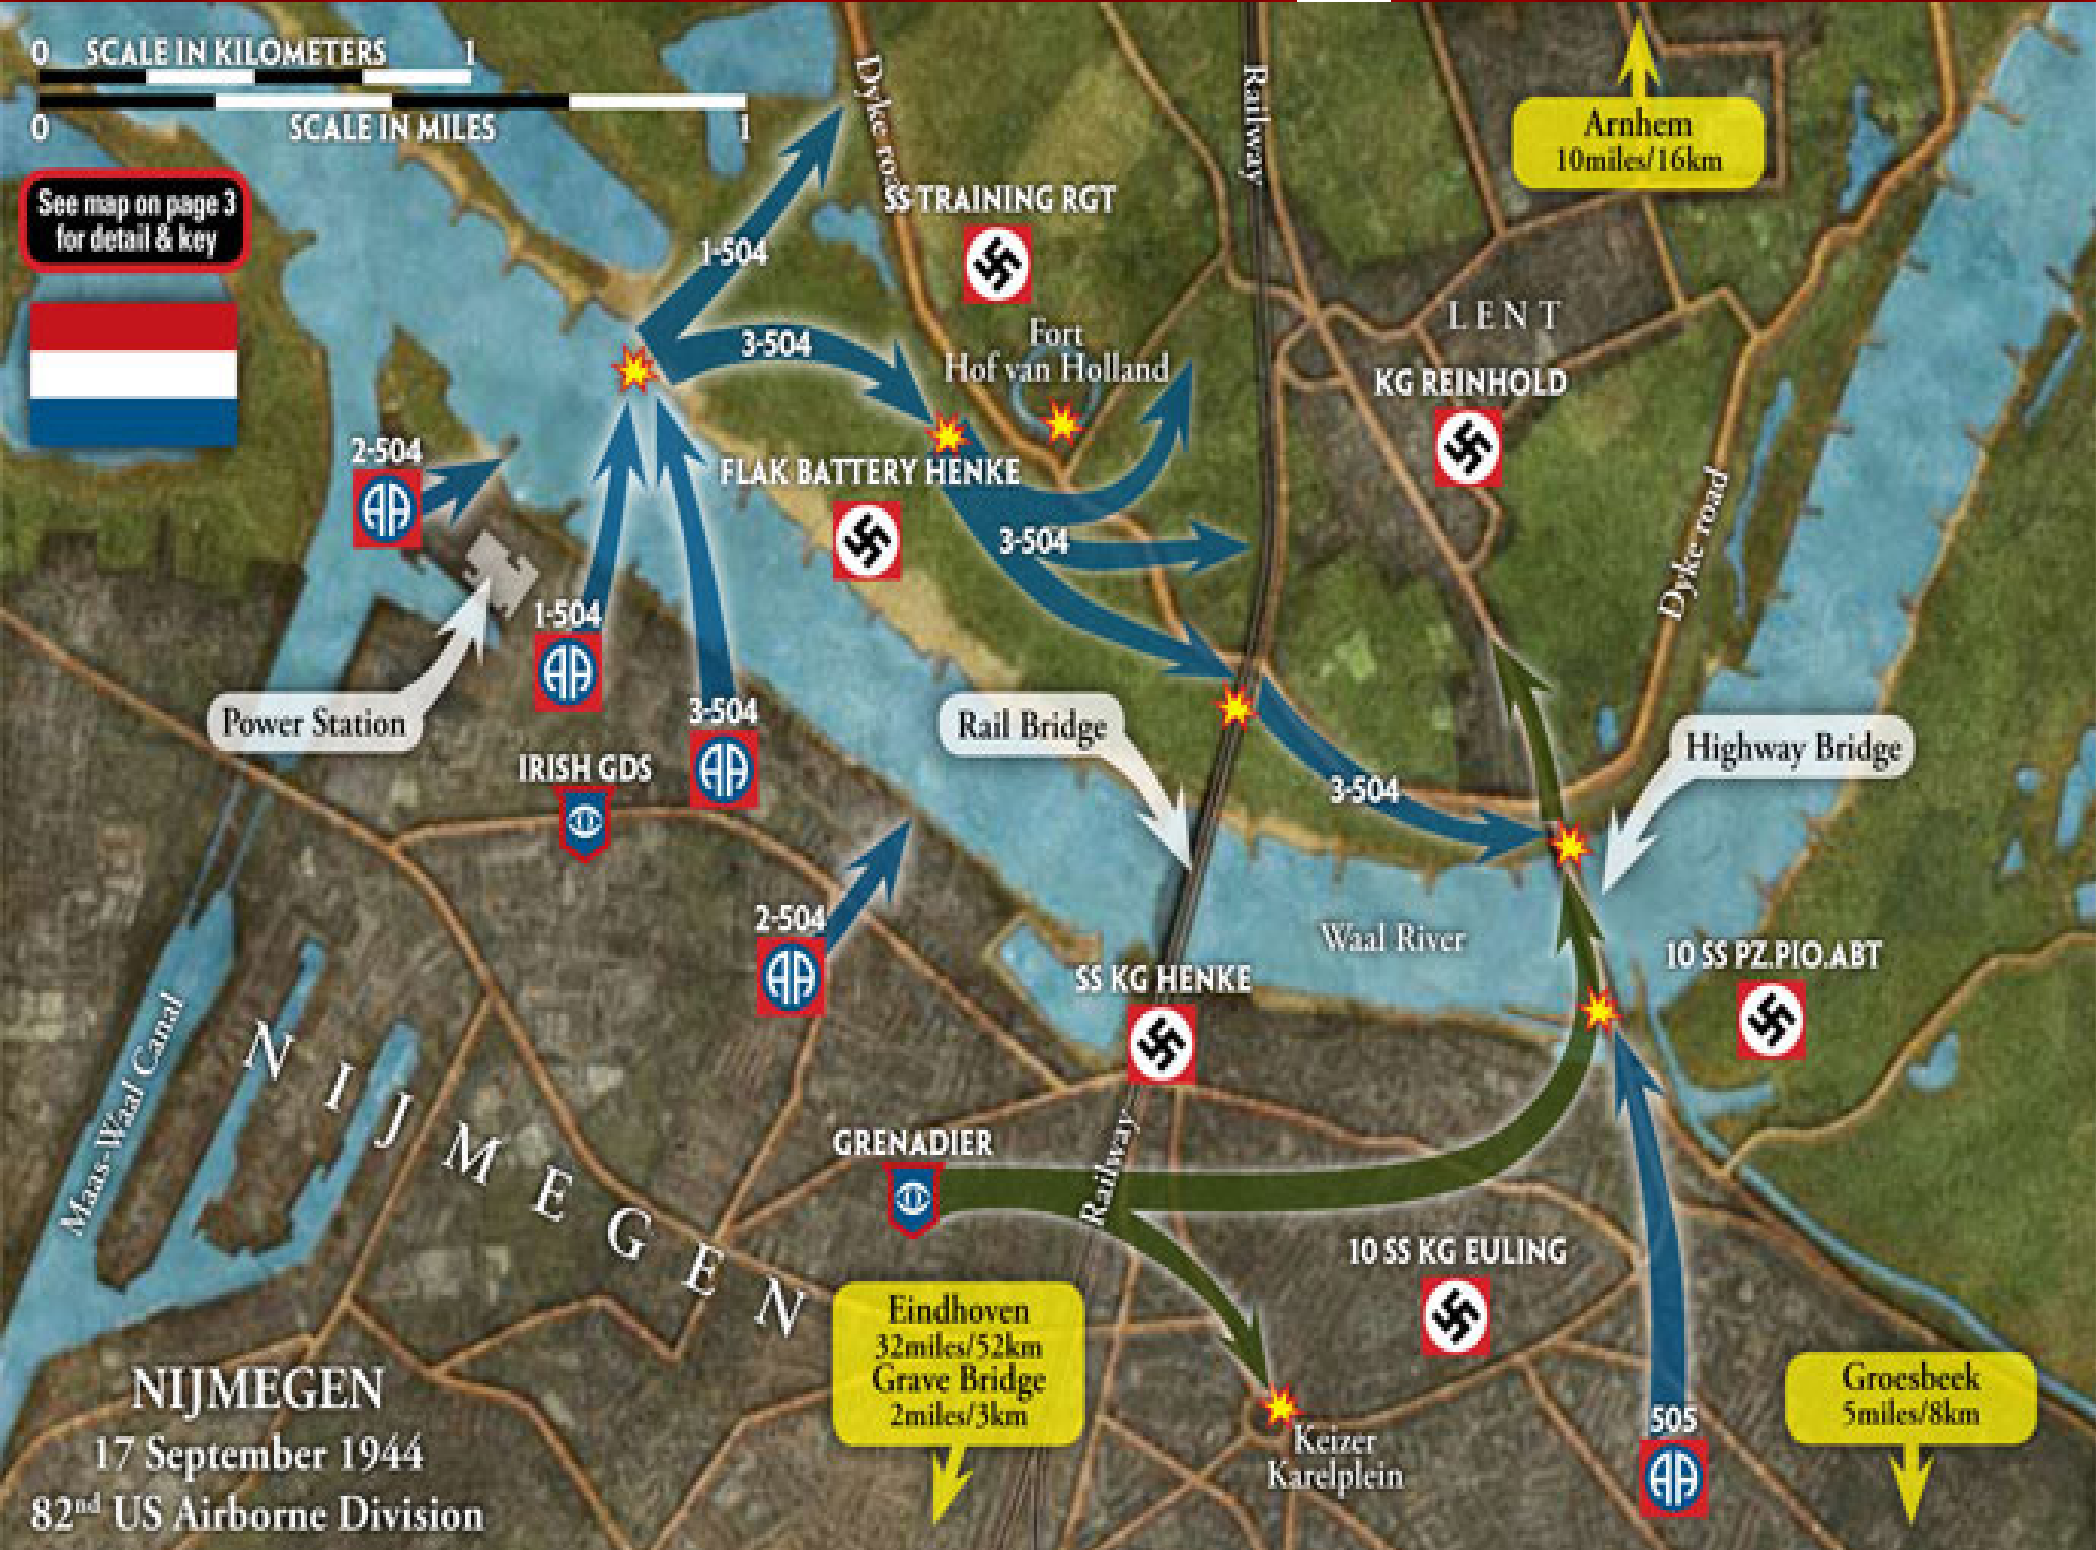

Ryan O'Neal

Brigadier General James M Gavin

See map on page 3 for detail & key

NIJMEGEN  
17 September 1944  
82<sup>nd</sup> US Airborne Division

Robert Redford

Major Julian Cook

Sean Connery

Anthony Hopkins

Major General Robert E Urquhart

Lieutenant Colonel John D Frost

ARNHEM  
17-26 September 1944  
1st British Airborne Division