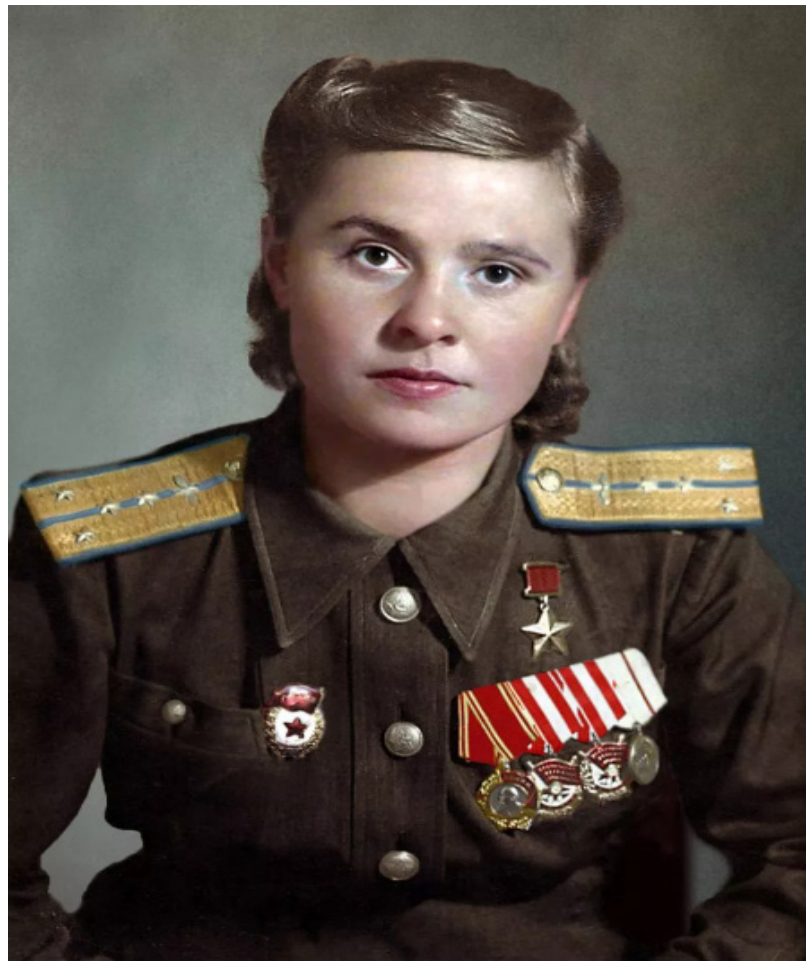

## NIGHT WITCHES

The Night Witches were a squadron of Soviet all-female pilots who fought in World War II

# 588 REG DE BOMB NOCTURNO

**COMANDANTE**

**YEVDOKIYA  
BERSHANSKAYA**

**200  
COMANDANTE**

**SERAFIMA  
AMOSOVA**

**JEFE  
ESTADO MAYOR**

**IRINA  
RAKOBÓLSKAYA**

**COMISARIO  
POLÍTICO**

# CAPITAN