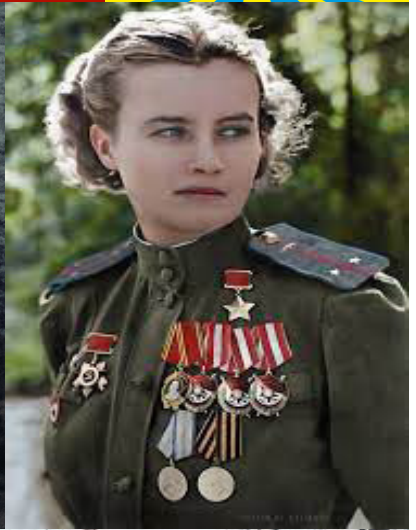

## NIGHT WITCHES

The Night Witches were a squadron of Soviet all-female pilots who fought in World War II

# 588 REG DE BOMB NOCTURNO

**COMANDANTE**

**YEVDOKIYA  
BERSHANSKAYA**

**200  
COMANDANTE**

**SERAFIMA  
AMOSOVA**

**JEFE  
ESTADO MAYOR**

**IRINA  
RAKOBÓLSKAYA**

**COMISARIO  
POLÍTICO**

# CAPITAN