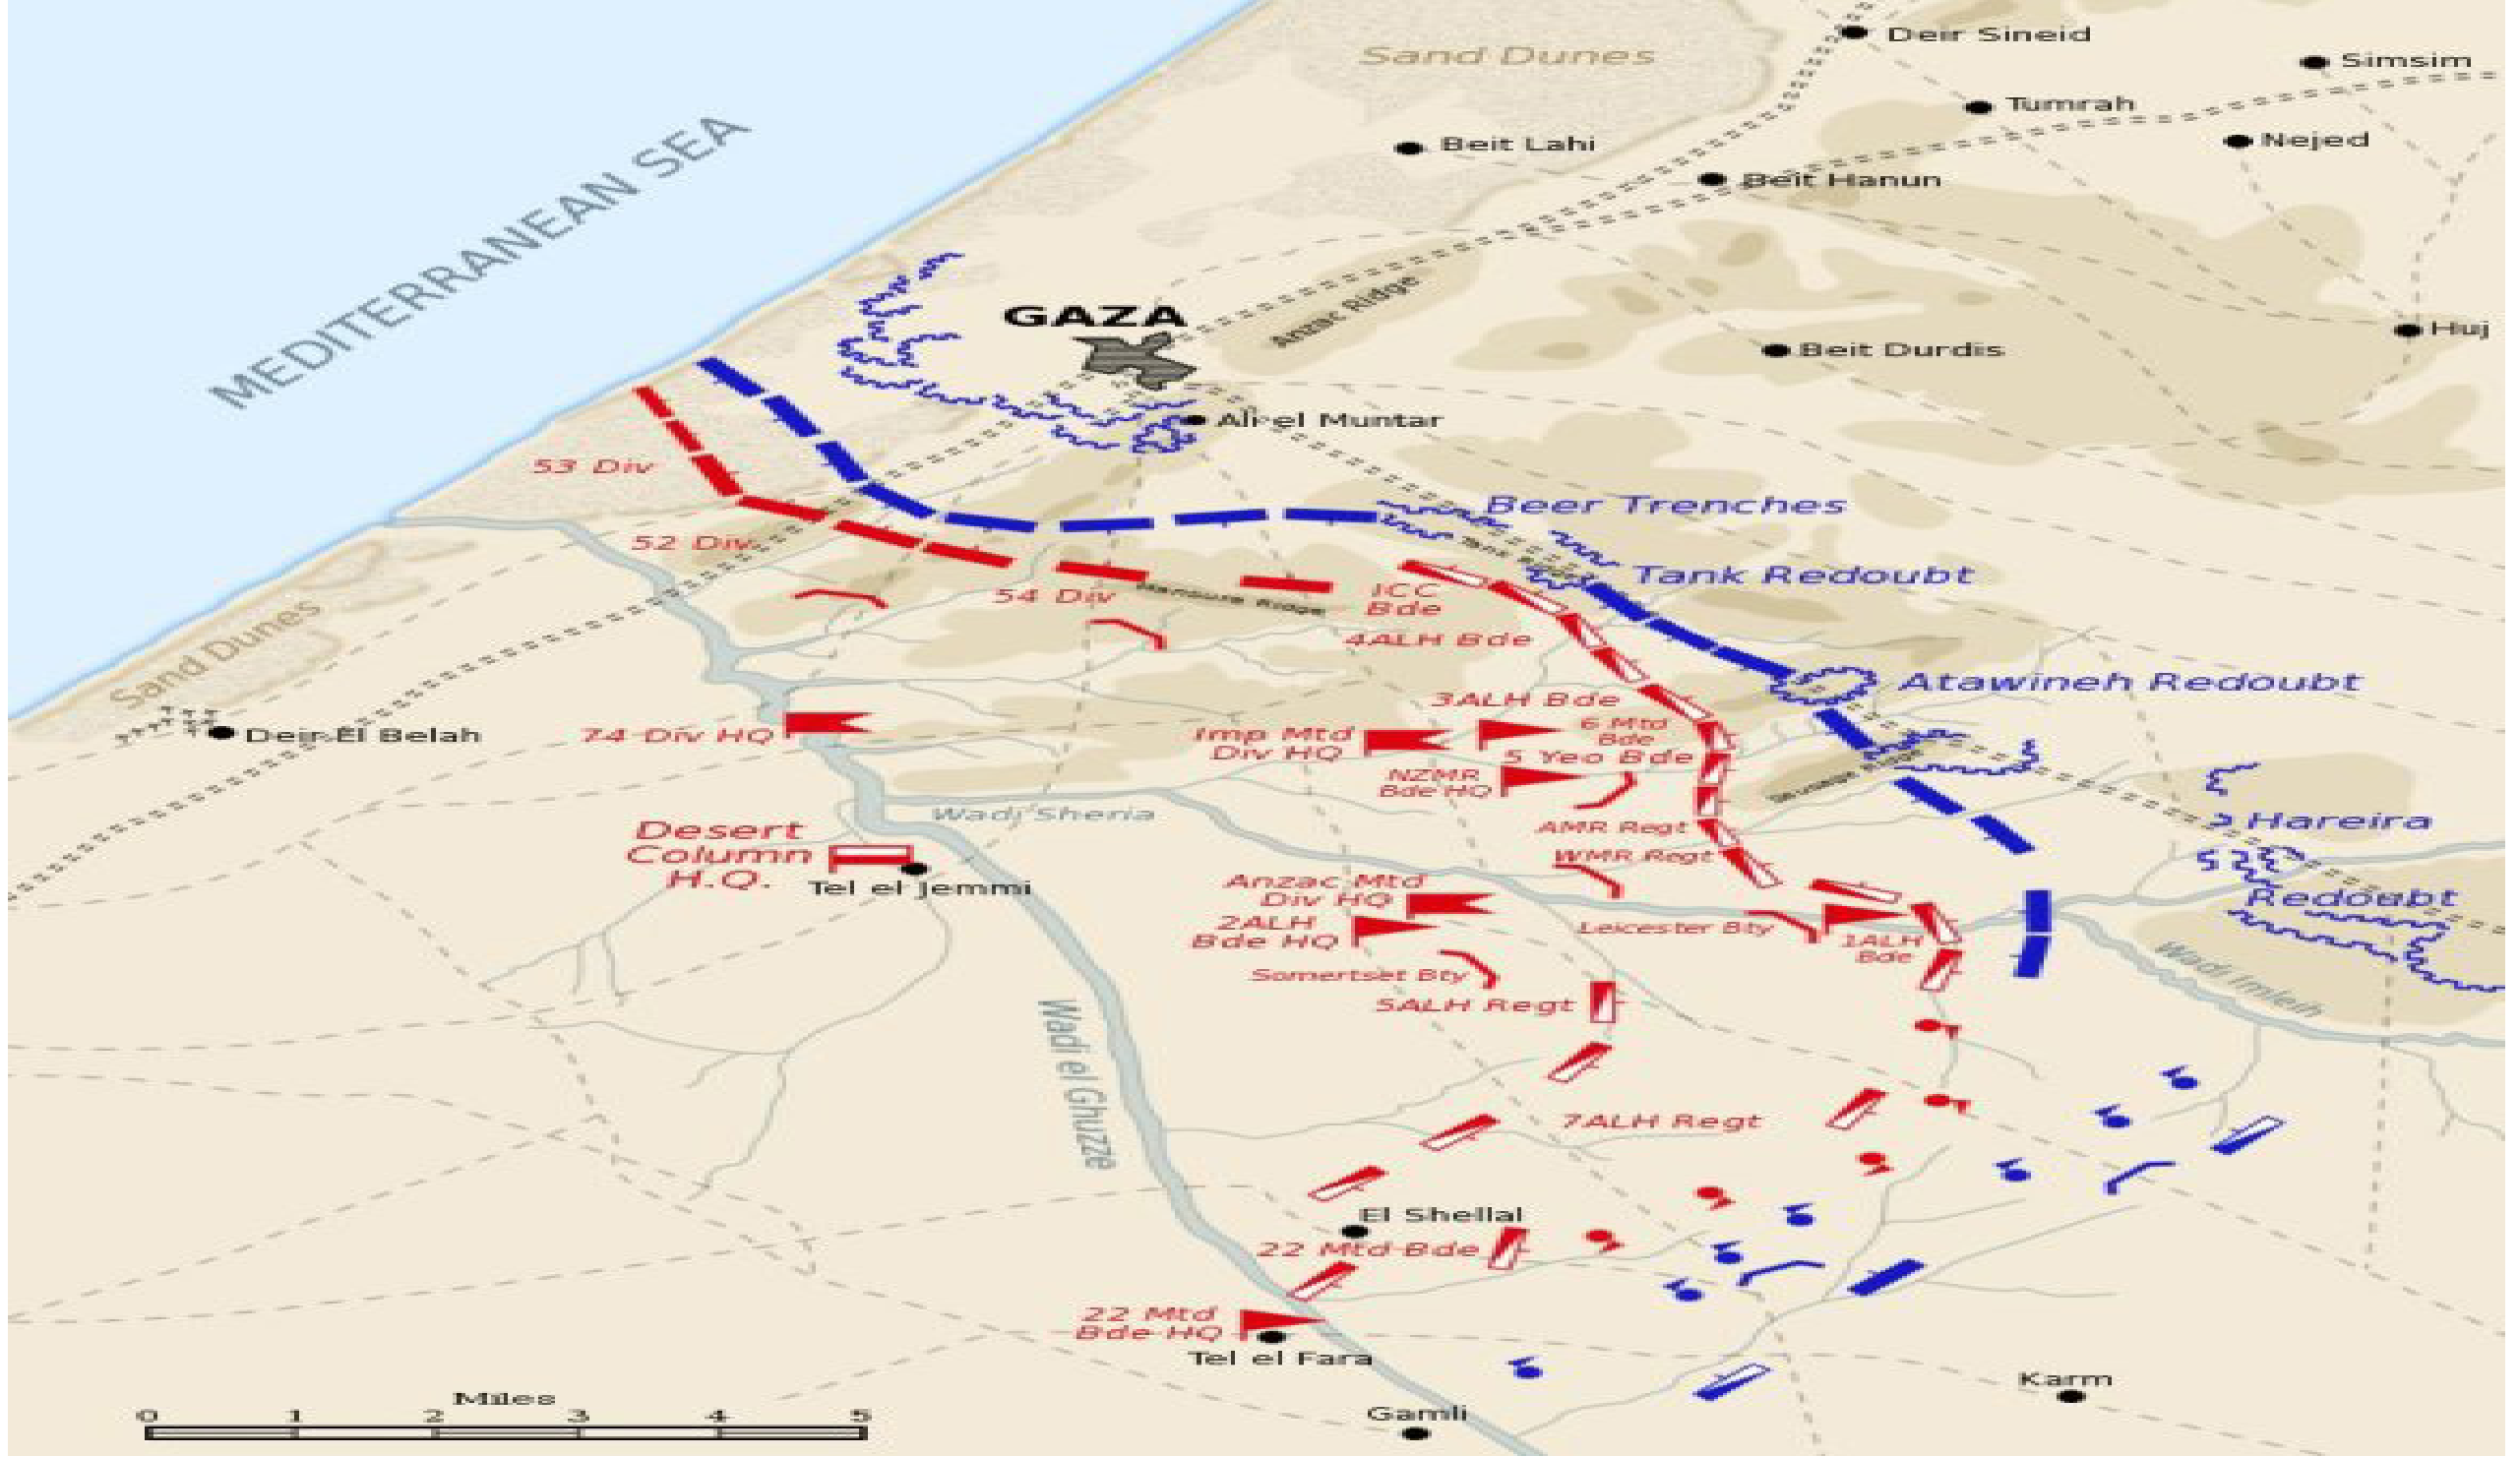

Edmund Allenby

7

Ḥusayn bin Ali

Faṣal I bin
al-Ḥusayn

MEDITERRANEAN SEA

XXX
EEF

XXX
4

Romani
Aug 1916

El Magdhaba
Dec 1916

Rafa
Jan 1917

Construction on the EEF Sinai railway and water pipeline from Kantara to Sheikh Zowaiid began in Apr 1916 and was completed in Mar 1917.

0 100 km

EGYPT

SINAI DESERT

OTTOMAN EMPIRE