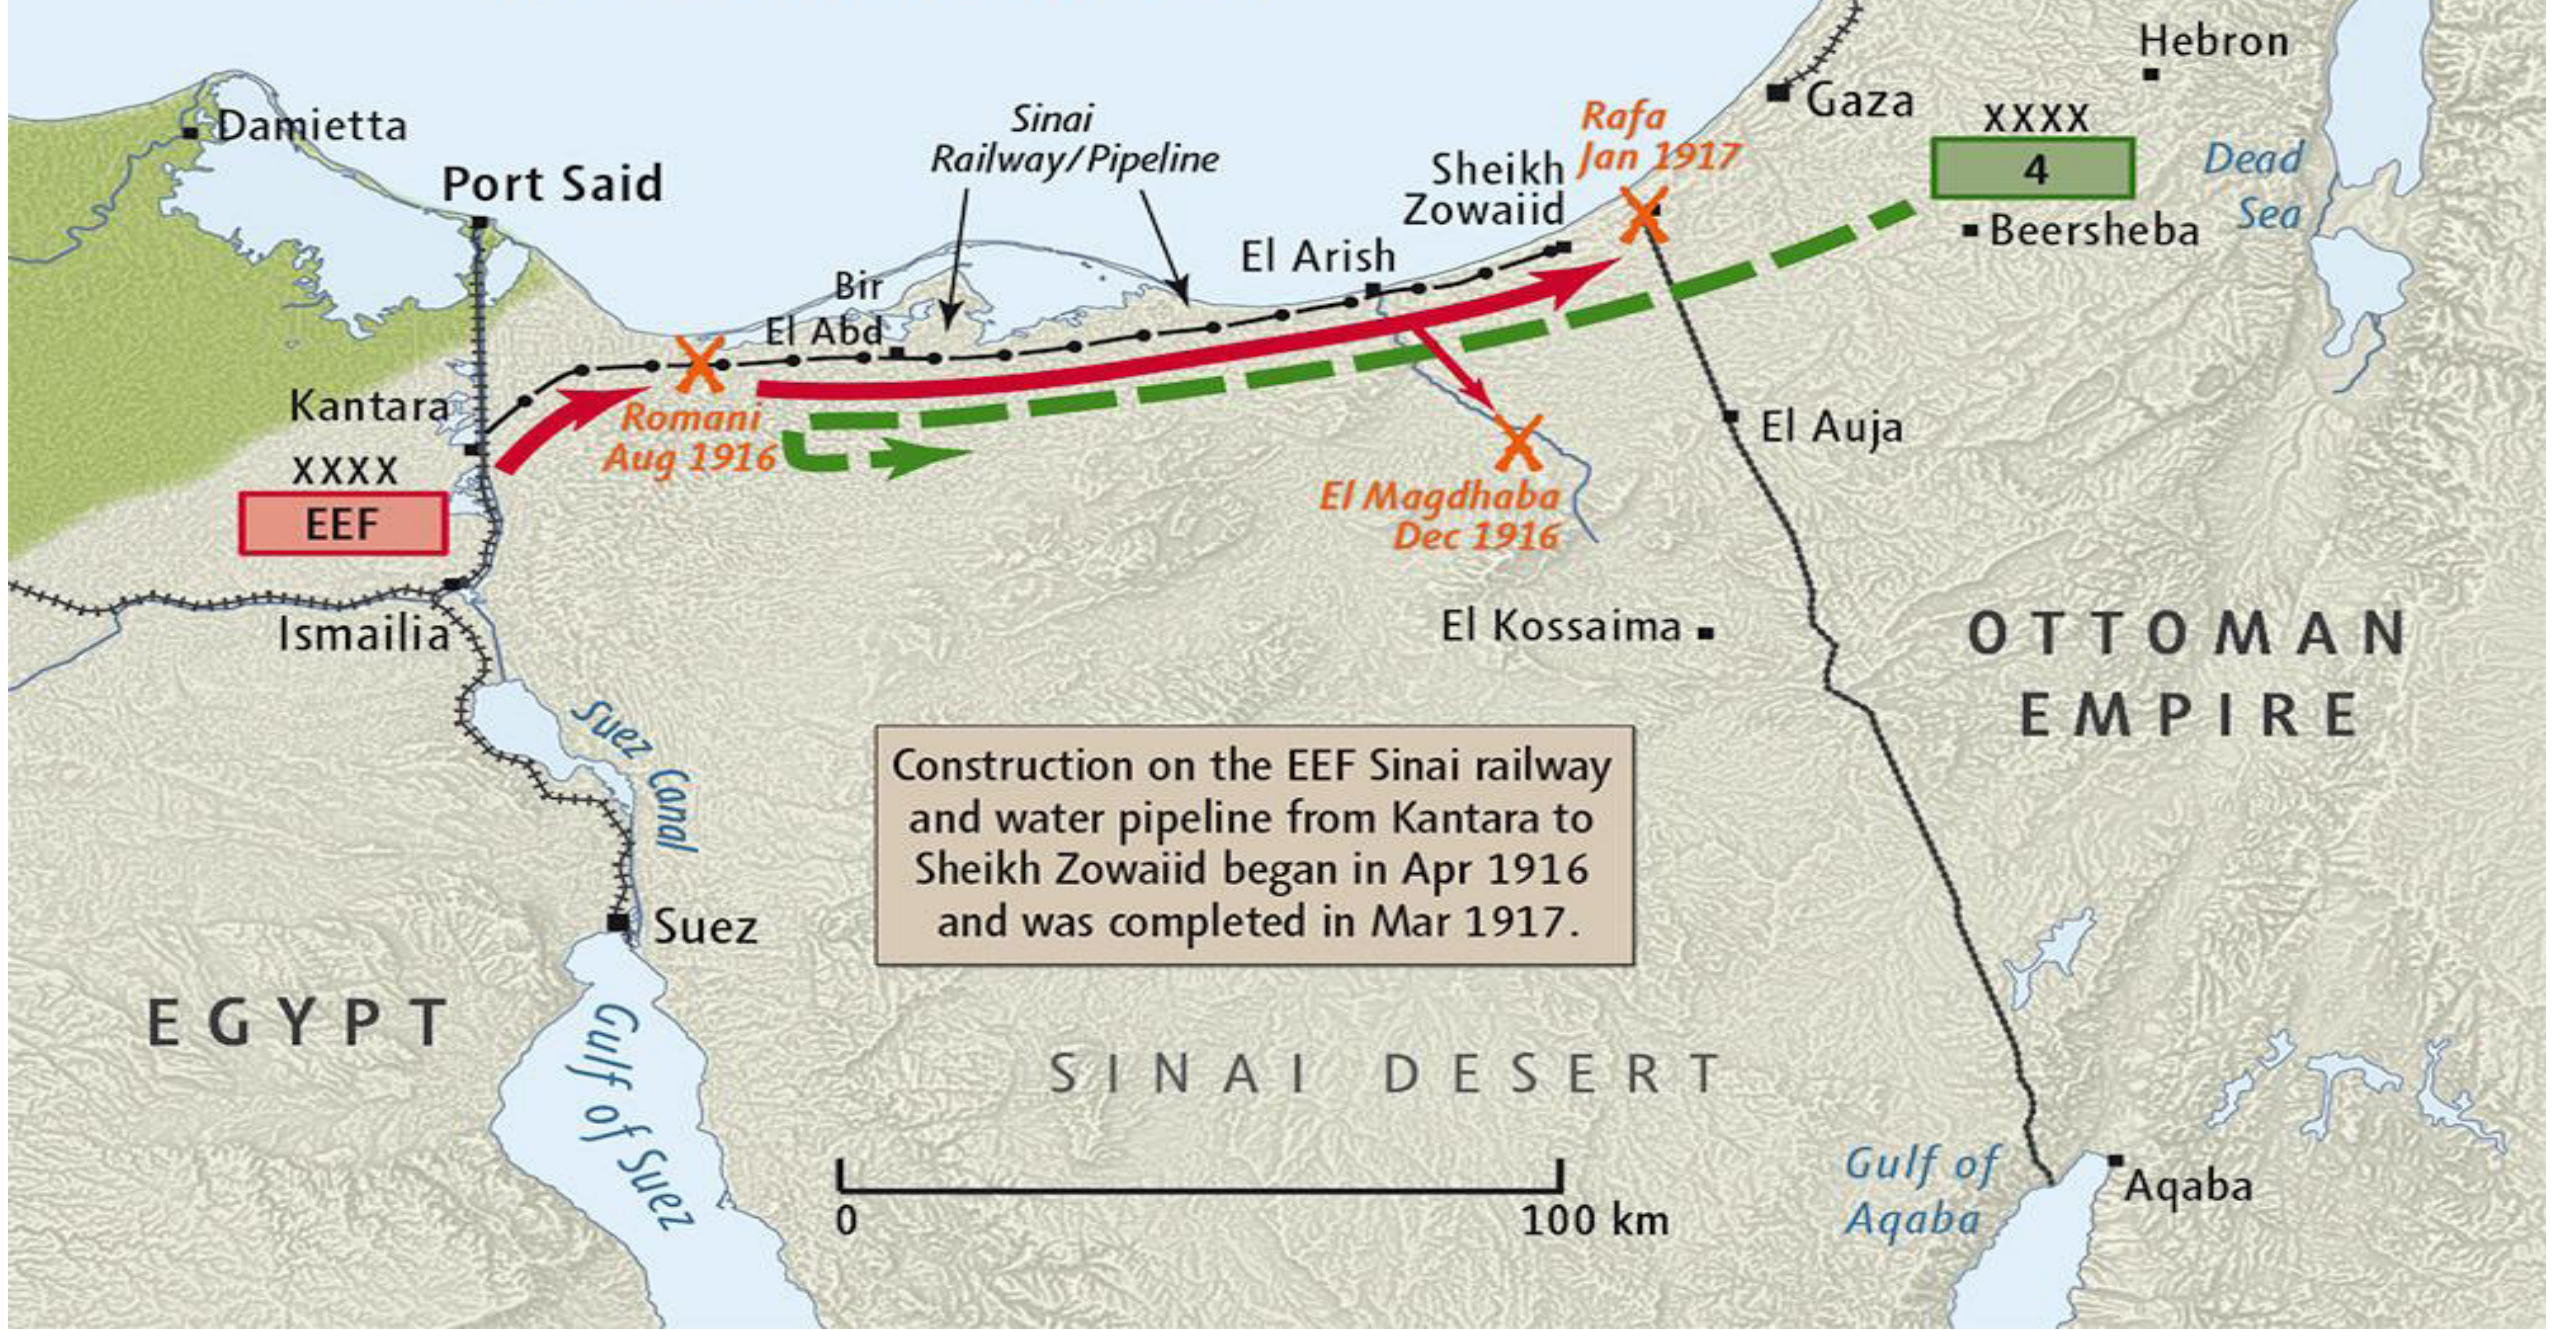

EL AŦR EN E

Campana de Palestina

1916-1918

Djemal Pasha

Erich von Falkenhayn

6

Archibald Murray

Q89626

Edmund Allenby

7

Ḥusayn bin Ali

Faṣal I bin
al-Ḥusayn

MEDITERRANEAN SEA

XXX
EEF

XXX
4

Romani
Aug 1916

El Magdhaba
Dec 1916

Rafa
Jan 1917

Construction on the EEF Sinai railway and water pipeline from Kantara to Sheikh Zowaiid began in Apr 1916 and was completed in Mar 1917.

0 100 km

EGYPT

SINAI DESERT

OTTOMAN EMPIRE