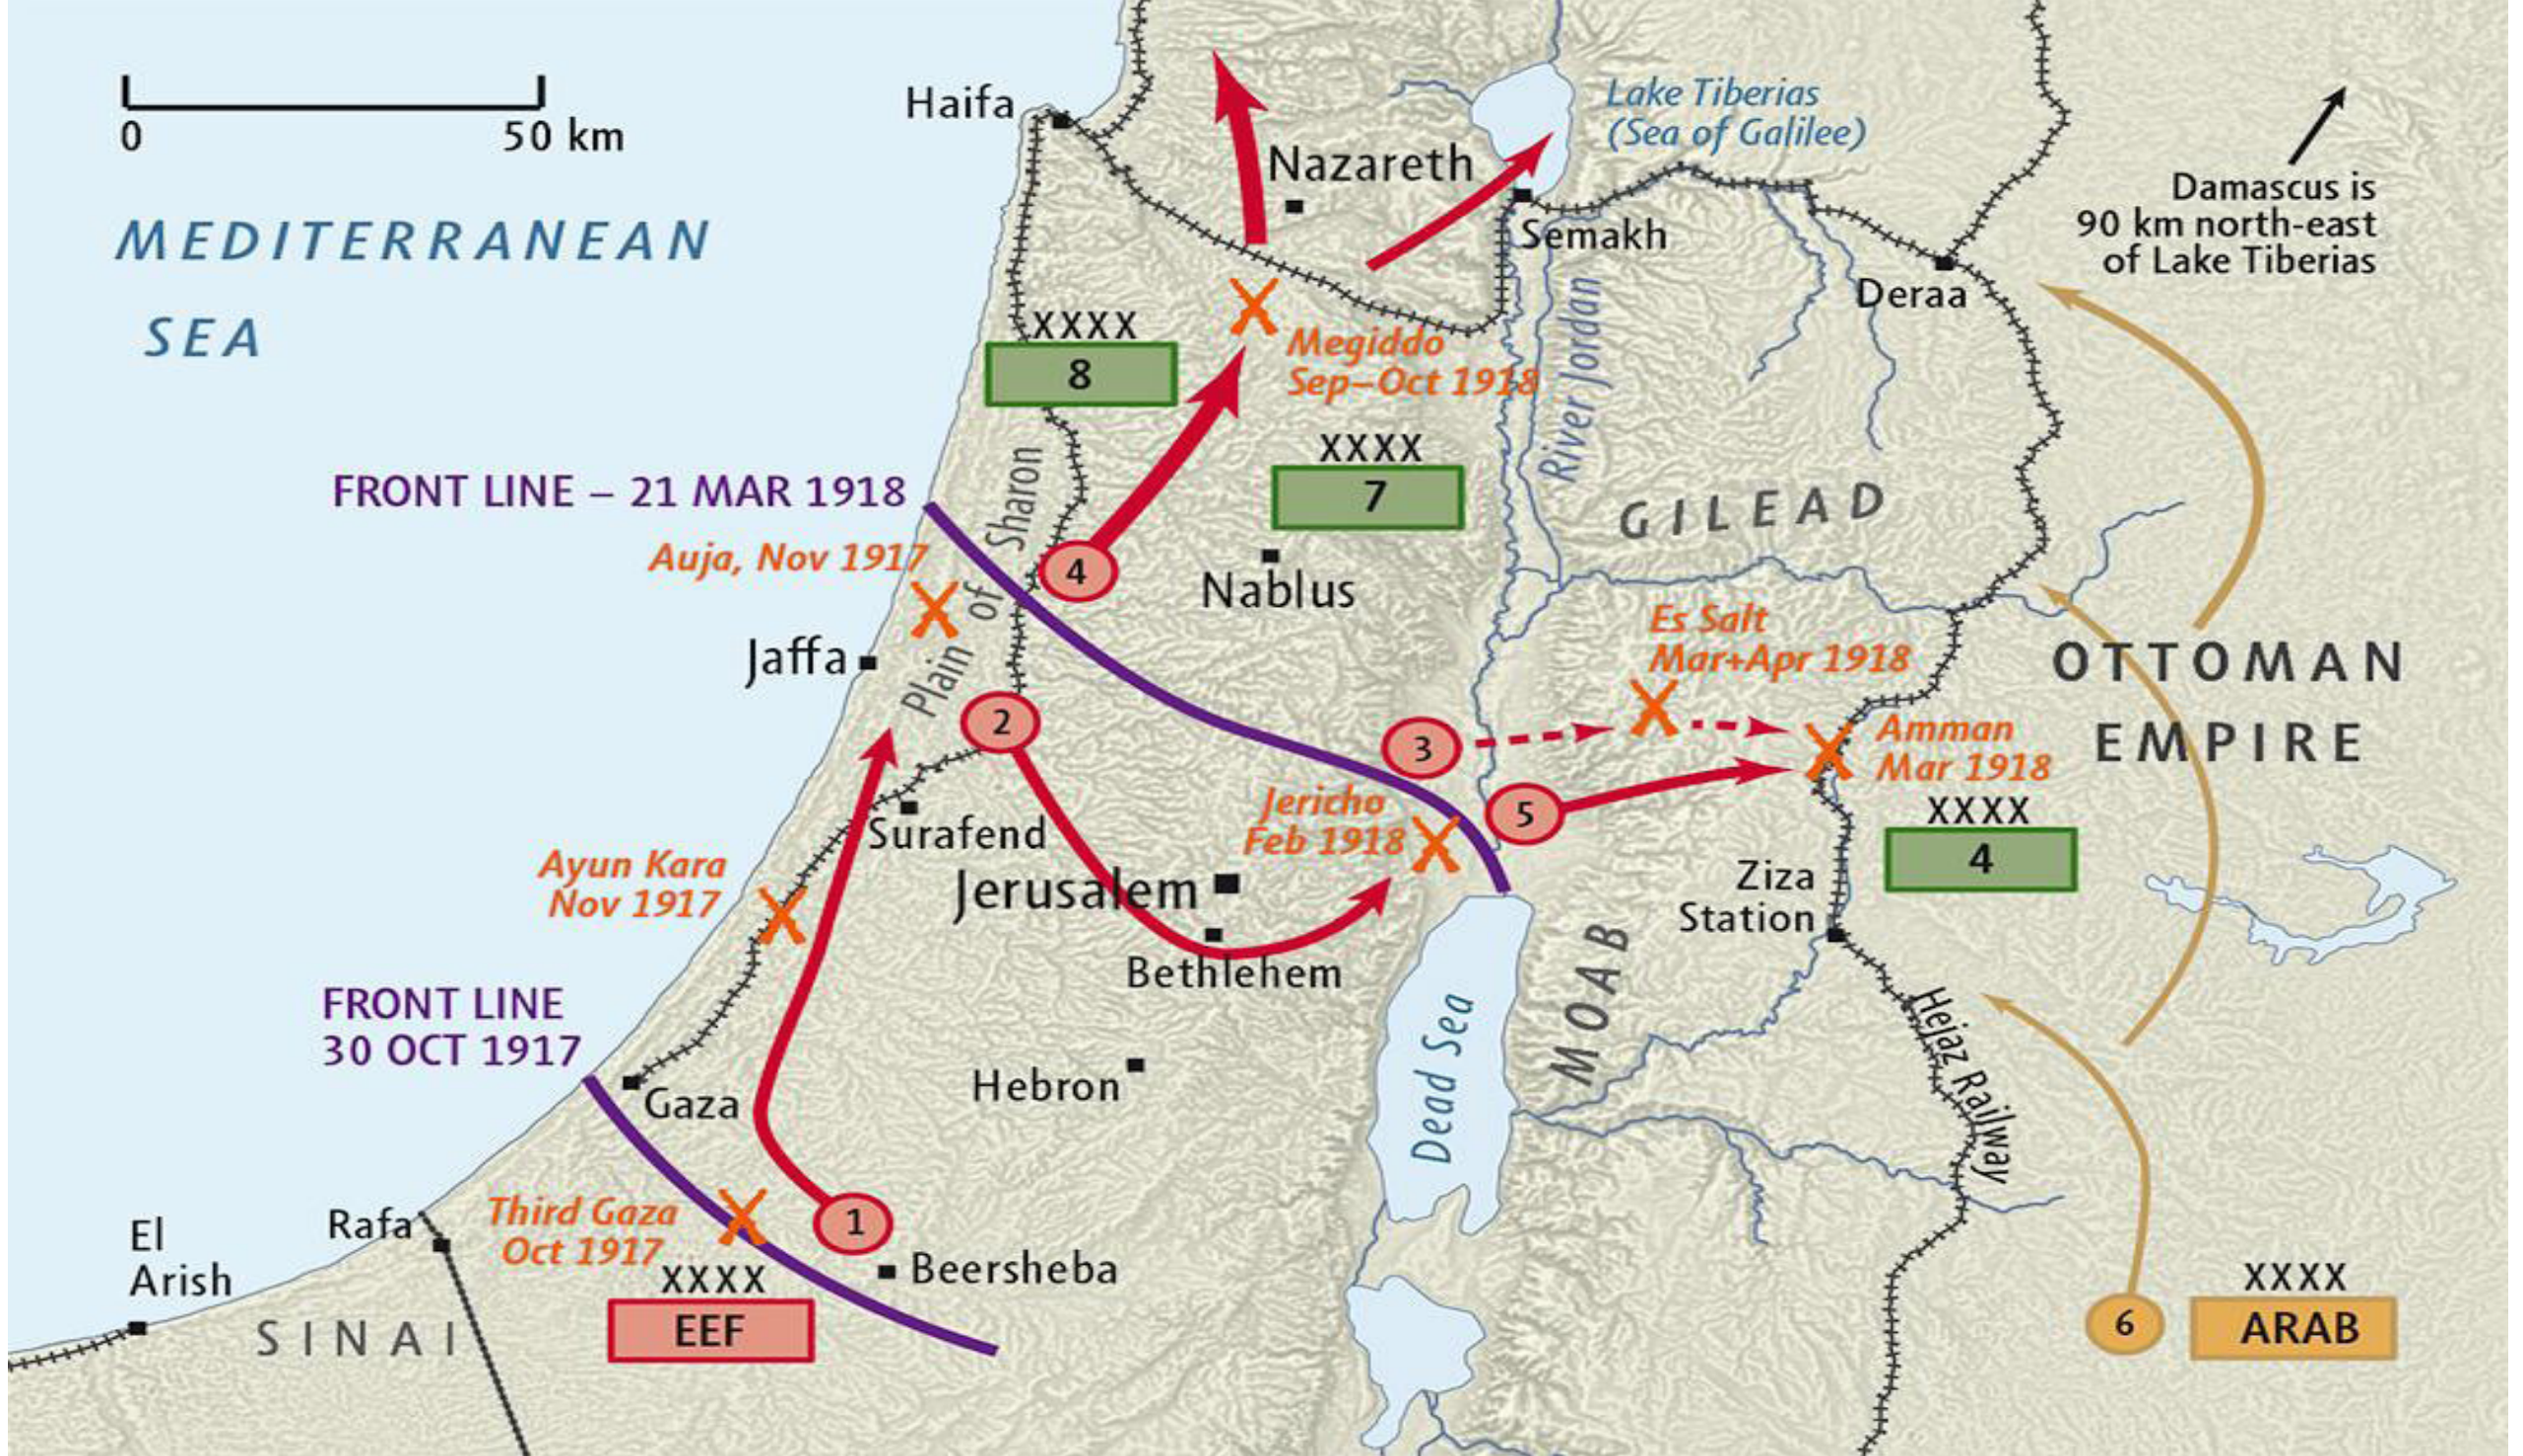

EL AŦR EN E

Campana de Palestina

1916-1918

Djemal Pasha

Erich von Falkenhayn

6

Archibald Murray

Q89626

Edmund Allenby

7

Ḥusayn bin Ali

Faṣal I bin
al-Ḥusayn

MEDITERRANEAN SEA

XXX
EEF

XXX
4

Romani
Aug 1916

El Magdhaba
Dec 1916

Rafa
Jan 1917

Construction on the EEF Sinai railway and water pipeline from Kantara to Sheikh Zowaiid began in Apr 1916 and was completed in Mar 1917.

0 100 km

EGYPT

SINAI DESERT

OTTOMAN EMPIRE