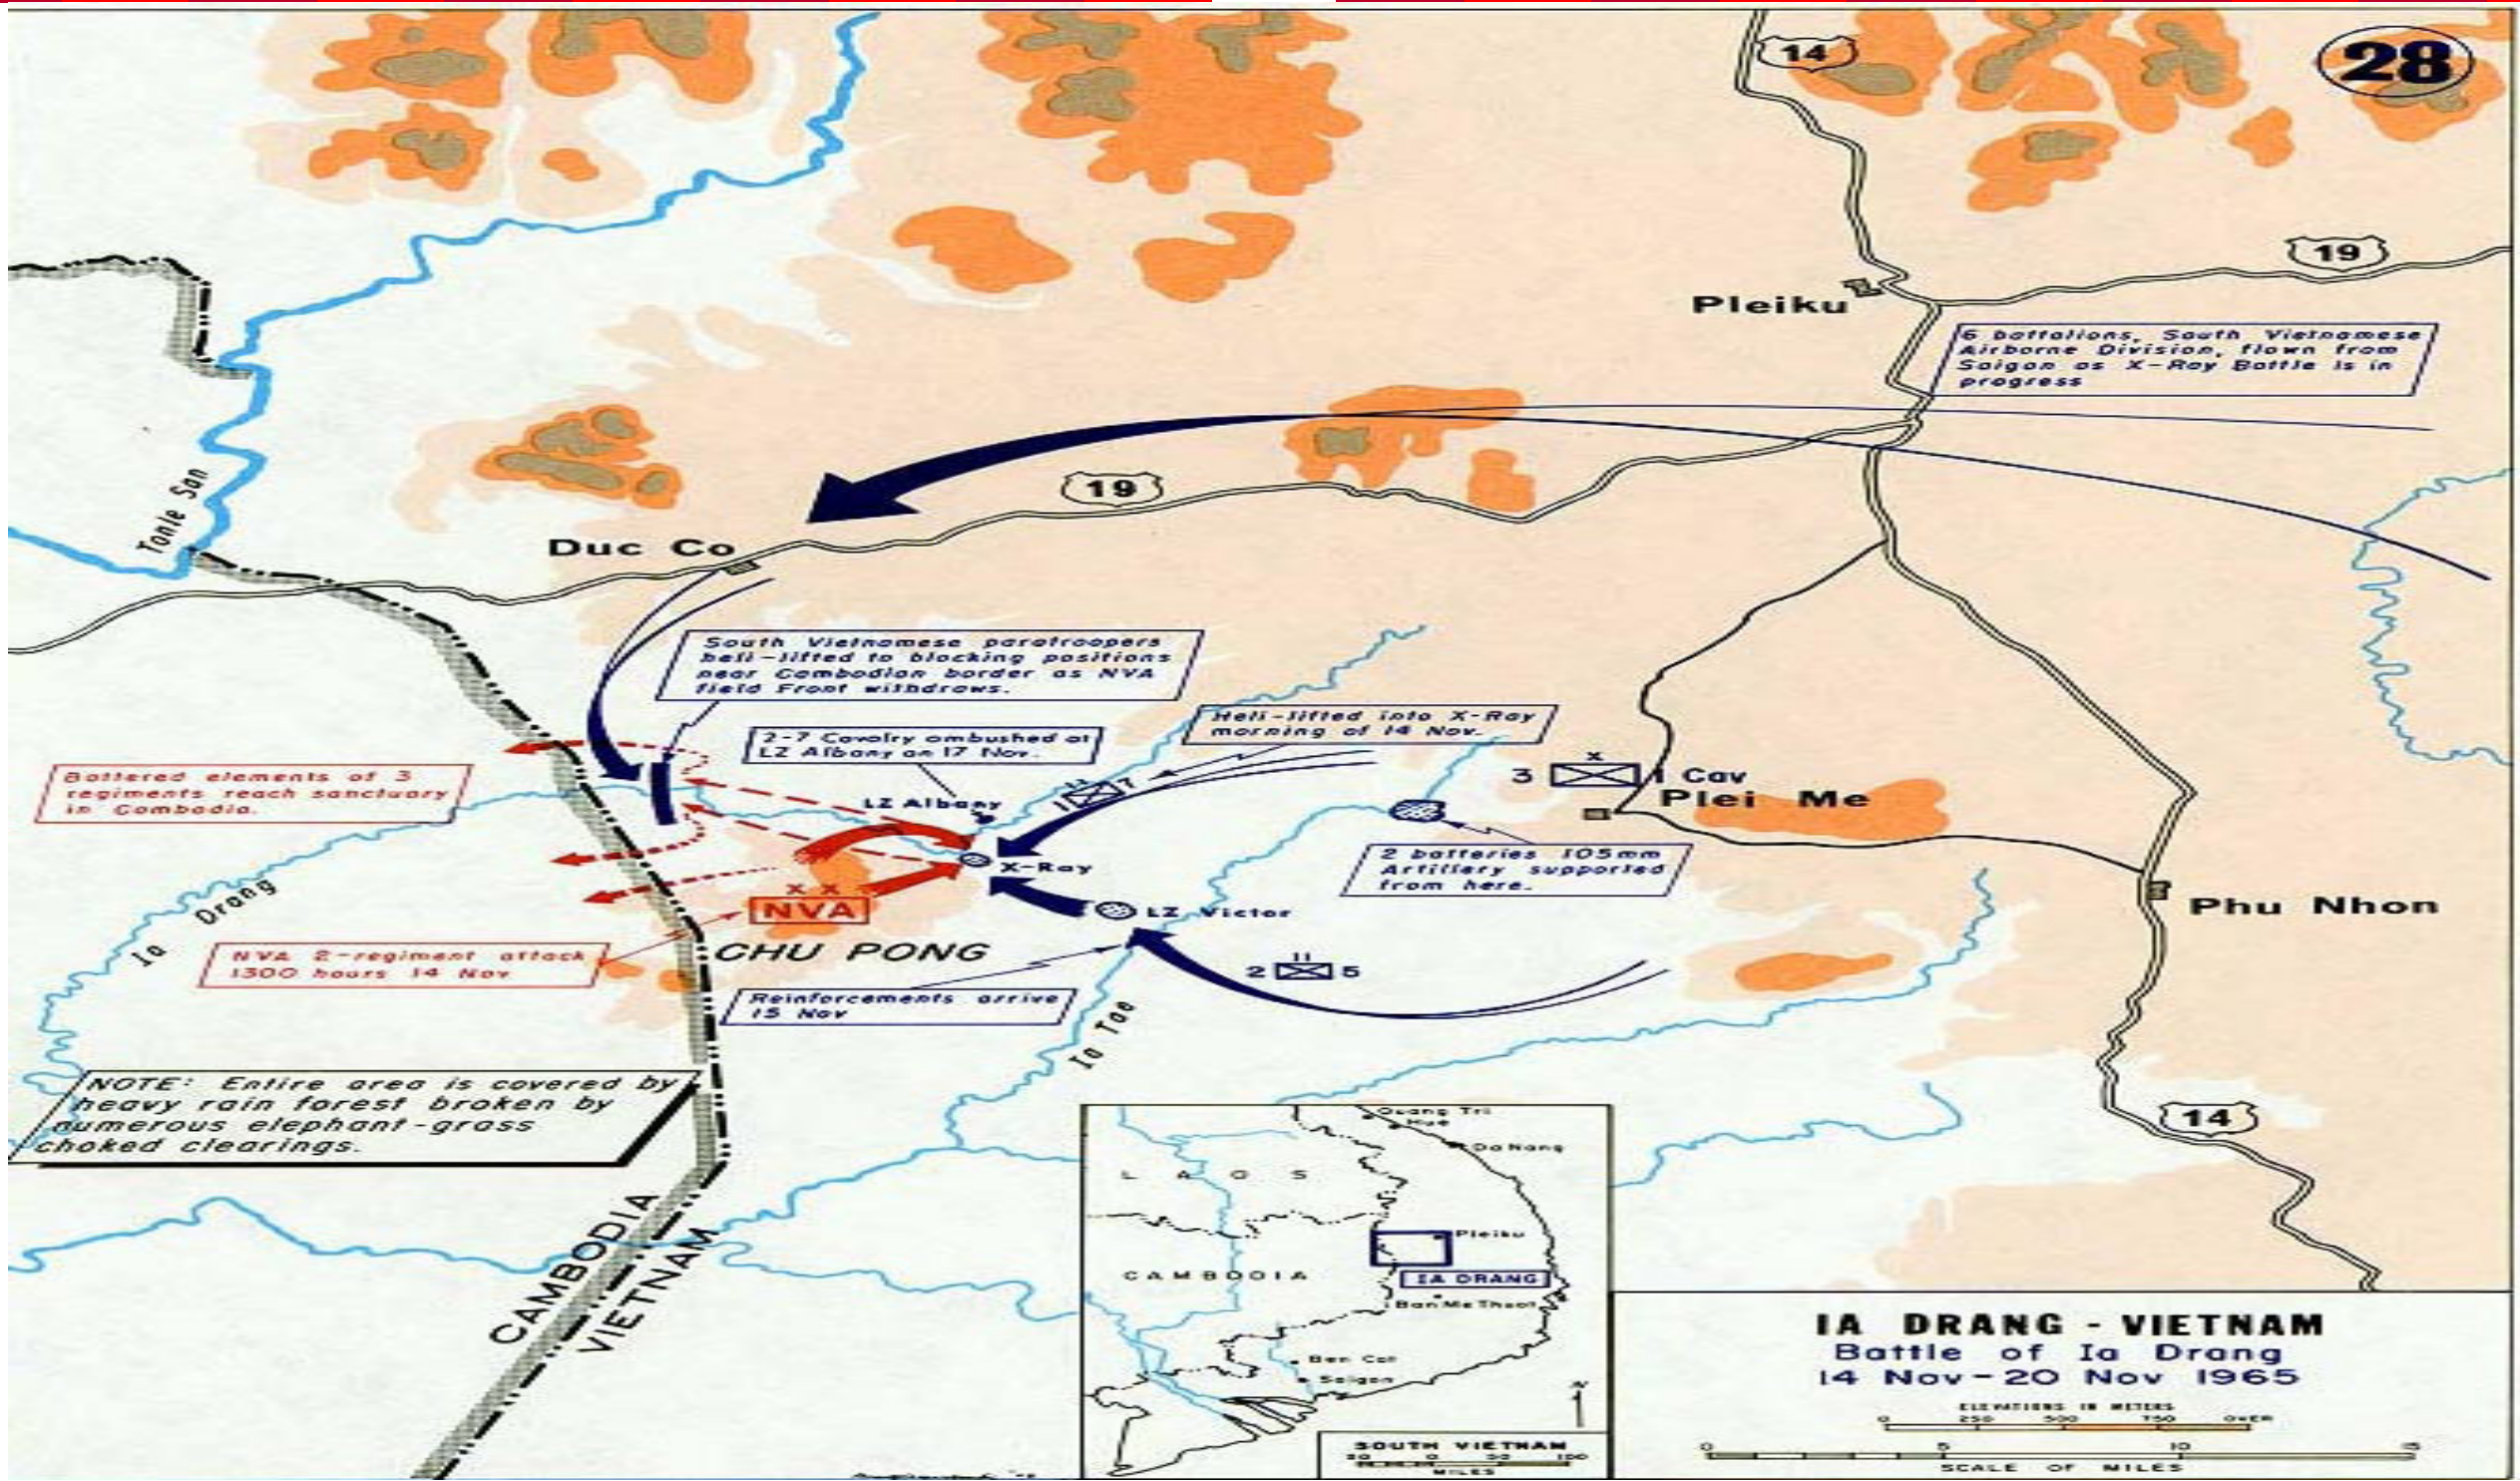

VIETNAM

2DA PARTE - LA DRANG 1963

1955 - 1975

Map 17.1. The Ia Drang valley in the Central Highlands became the focus of both sides for the first major engagement between American and North Vietnamese forces.

Source: Cartographic data drawn from CMH, *American Military History*, vol. 2, 308, <http://www.history.army.mil/books/AMH-V2/AMH%20V2/chapter10.htm> and USMA Atlases.

American advance

PAVN advance

PAVN retreat

US landing zone

US aerial bombardment

US helicopter flight path

6

La Medida de la Victoria