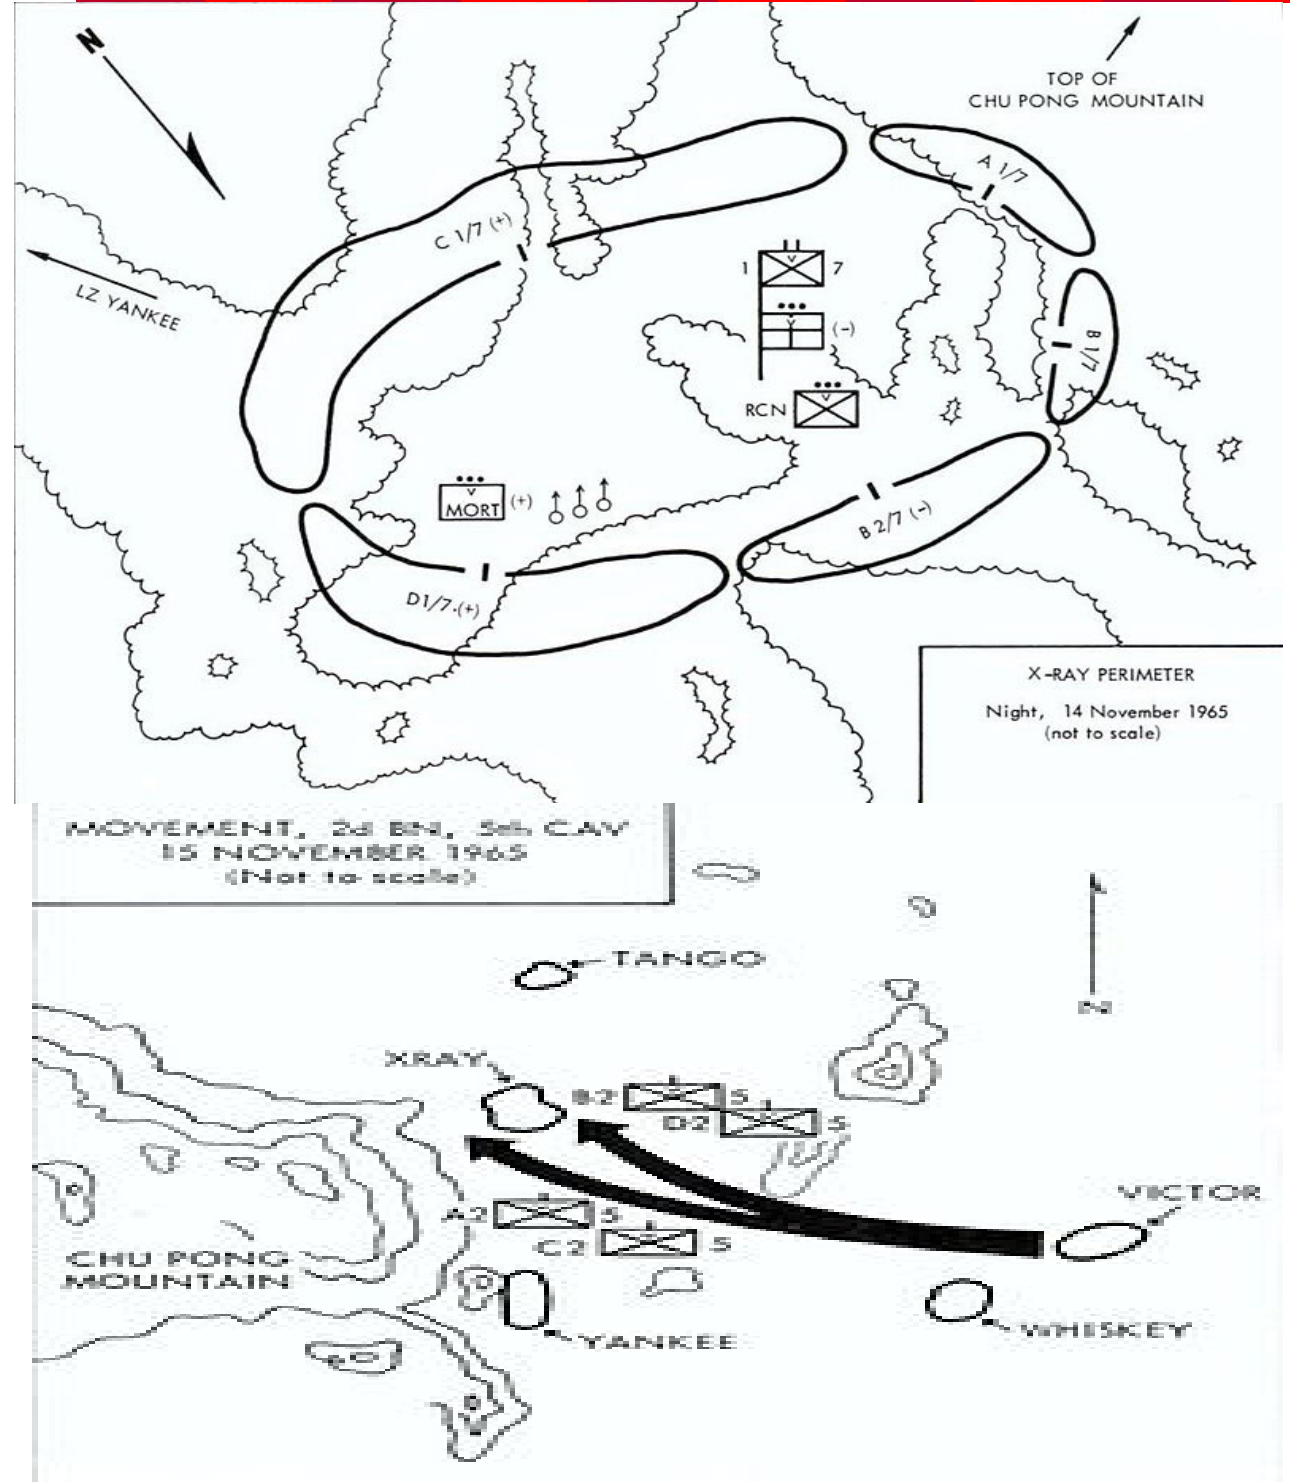

VIETNAM

2DA PARTE - LA DRANG 1963

1955 - 1975

Map 17.1. The Ia Drang valley in the Central Highlands became the focus of both sides for the first major engagement between American and North Vietnamese forces.

Source: Cartographic data drawn from CMH, *American Military History*, vol. 2, 308, <http://www.history.army.mil/books/AMH-V2/AMH%20V2/chapter10.htm> and USMA Atlases.

American advance

PAVN advance

PAVN retreat

US landing zone

US aerial bombardment

US helicopter flight path

6

La Medida de la Victoria