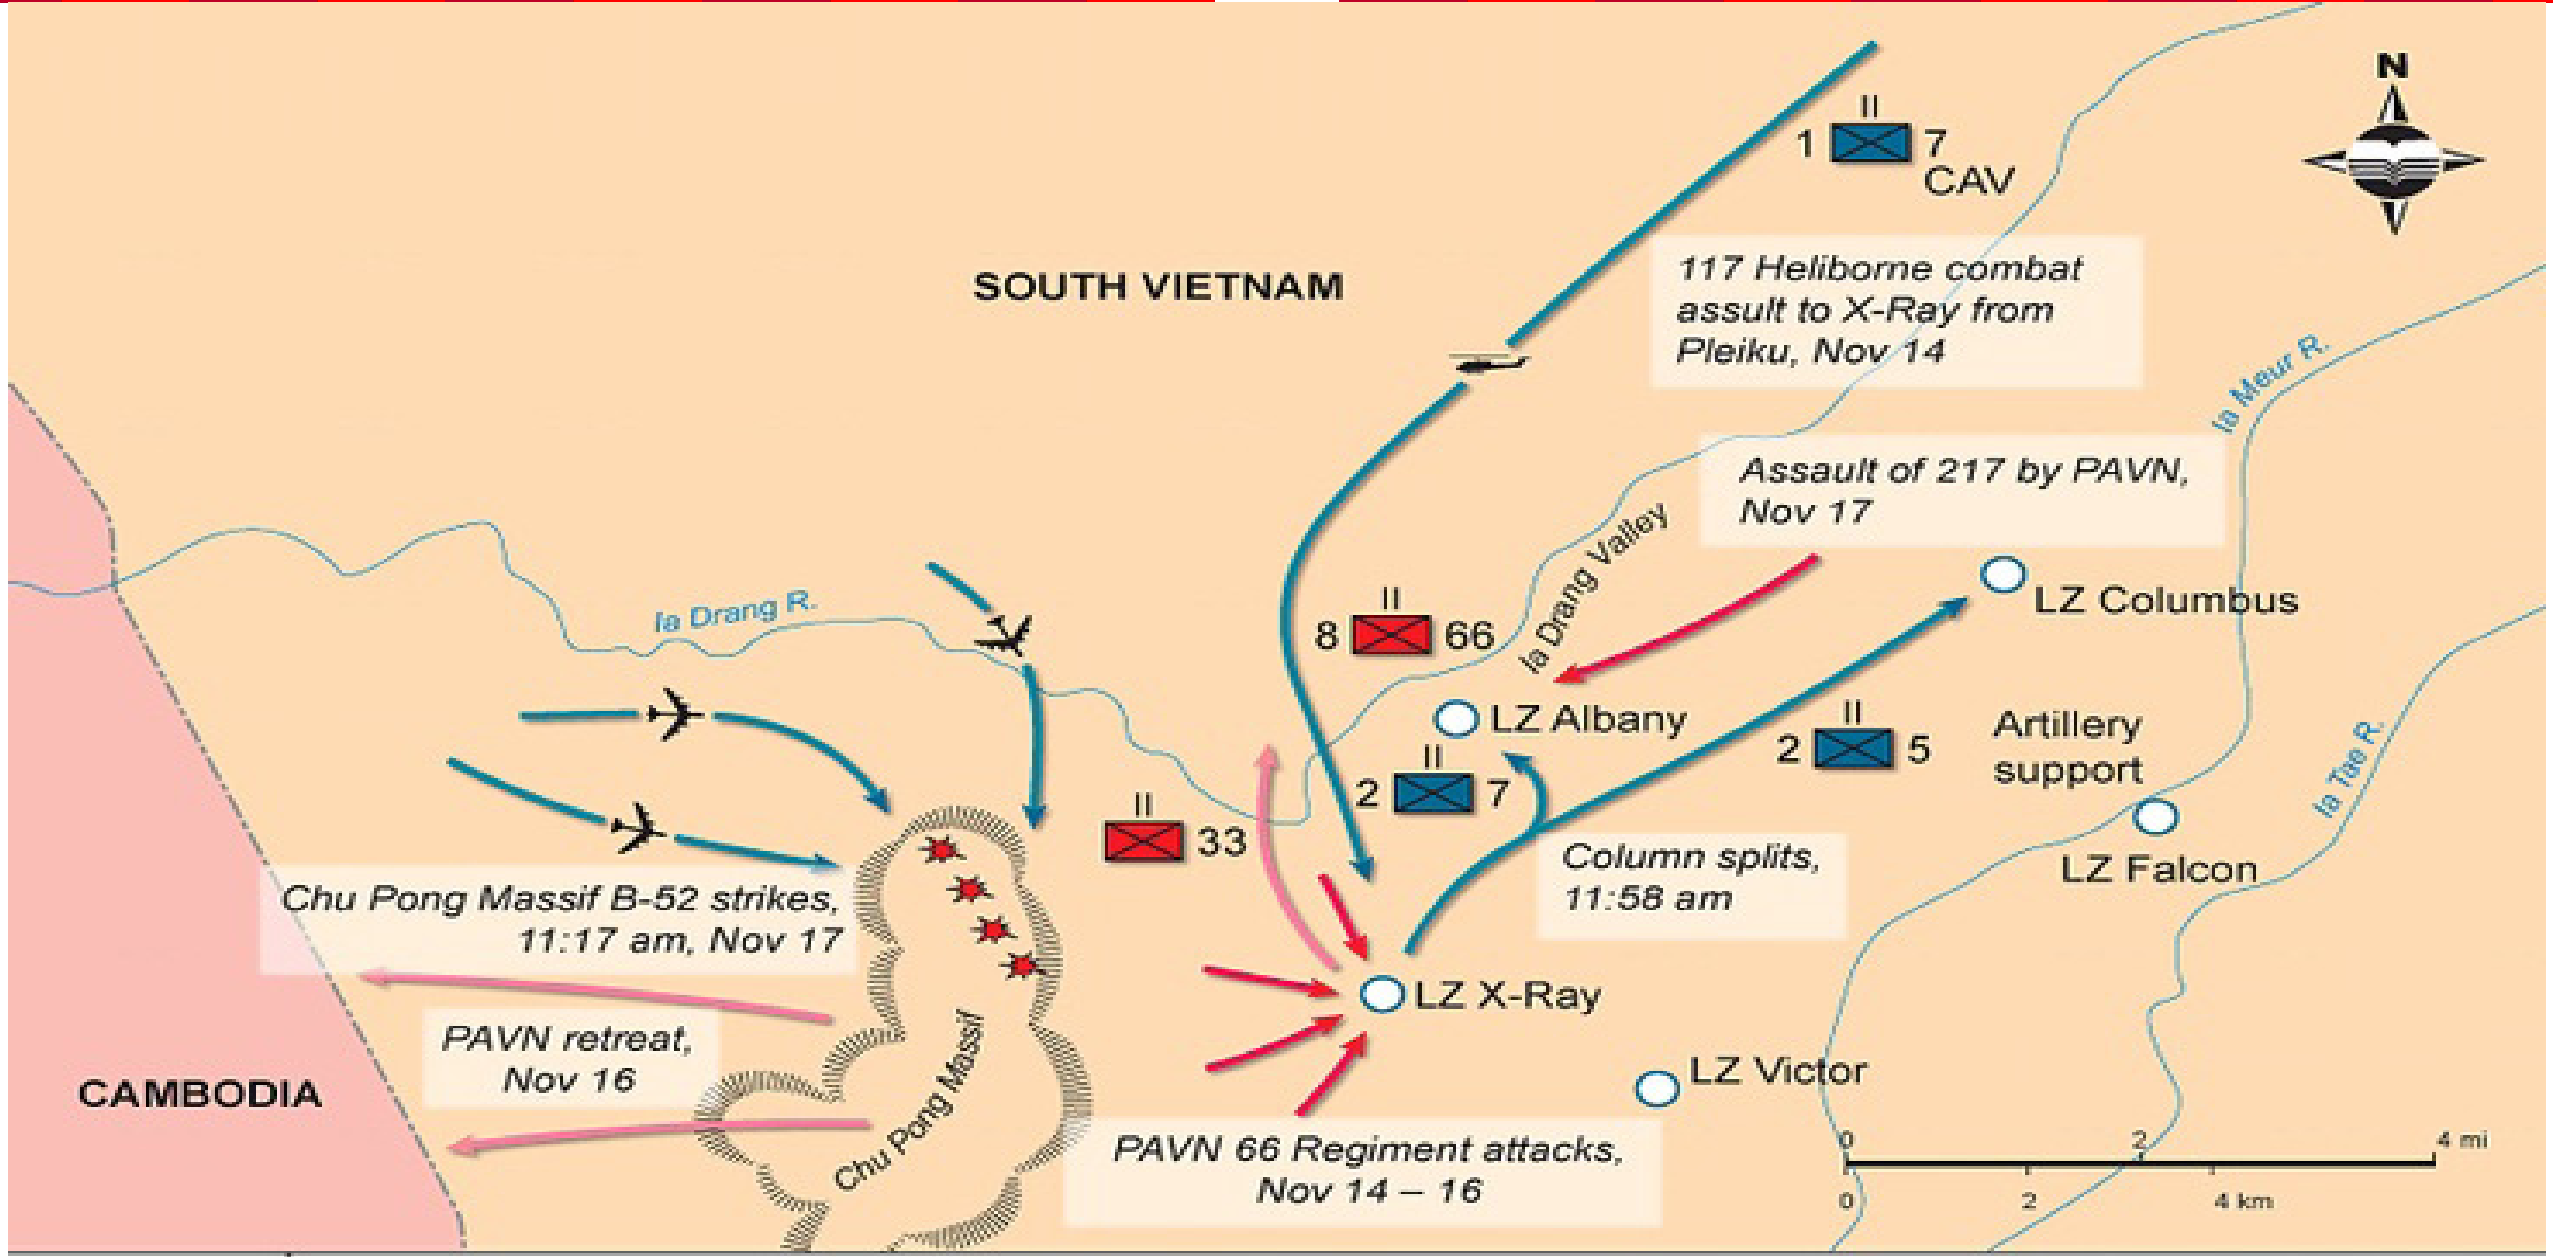

VIETNAM

2DA PARTE - LA DRANG 1963

1955 - 1975

Map 17.1. The Ia Drang valley in the Central Highlands became the focus of both sides for the first major engagement between American and North Vietnamese forces.

Source: Cartographic data drawn from CMH, *American Military History*, vol. 2, 308, <http://www.history.army.mil/books/AMH-V2/AMH%20V2/chapter10.htm> and USMA Atlases.

American advance

PAVN advance

PAVN retreat

US landing zone

US aerial bombardment

US helicopter flight path

6

La Medida de la Victoria