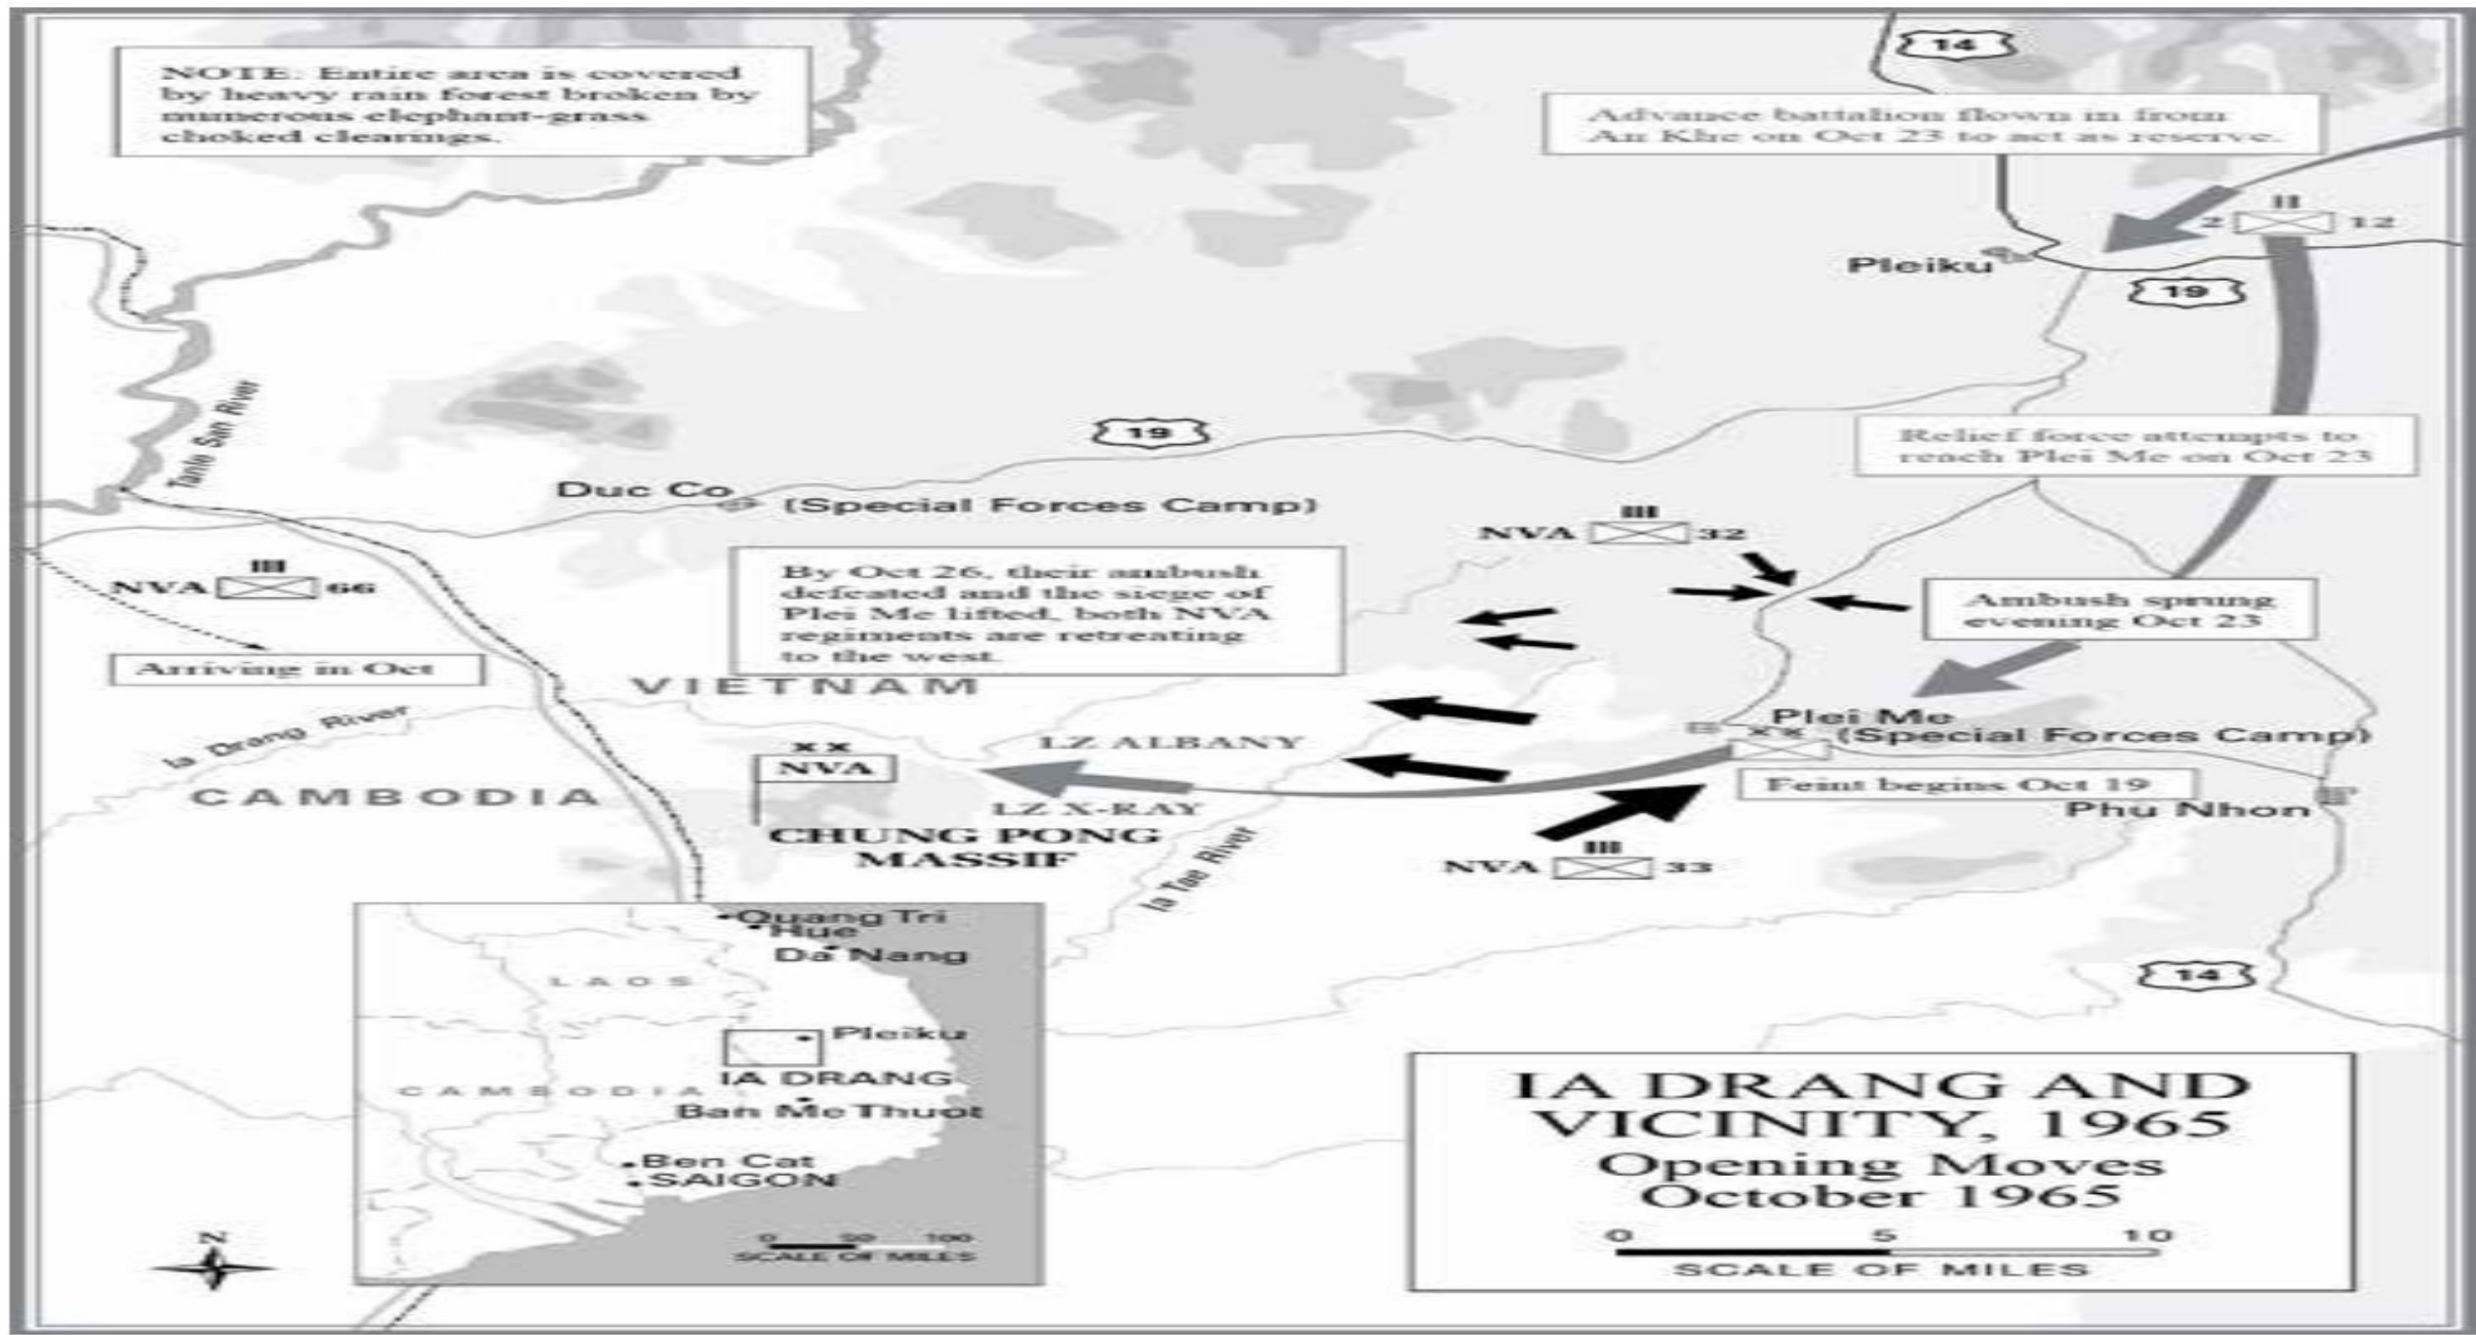

VIETNAM

2DA PARTE - LA DRANG 1963

1955 - 1975

Map 17.1. The Ia Drang valley in the Central Highlands became the focus of both sides for the first major engagement between American and North Vietnamese forces.

Source: Cartographic data drawn from CMH, *American Military History*, vol. 2, 308, <http://www.history.army.mil/books/AMH-V2/AMH%20V2/chapter10.htm> and USMA Atlases.

American advance

PAVN advance

PAVN retreat

US landing zone

US aerial bombardment

US helicopter flight path

6

La Medida de la Victoria