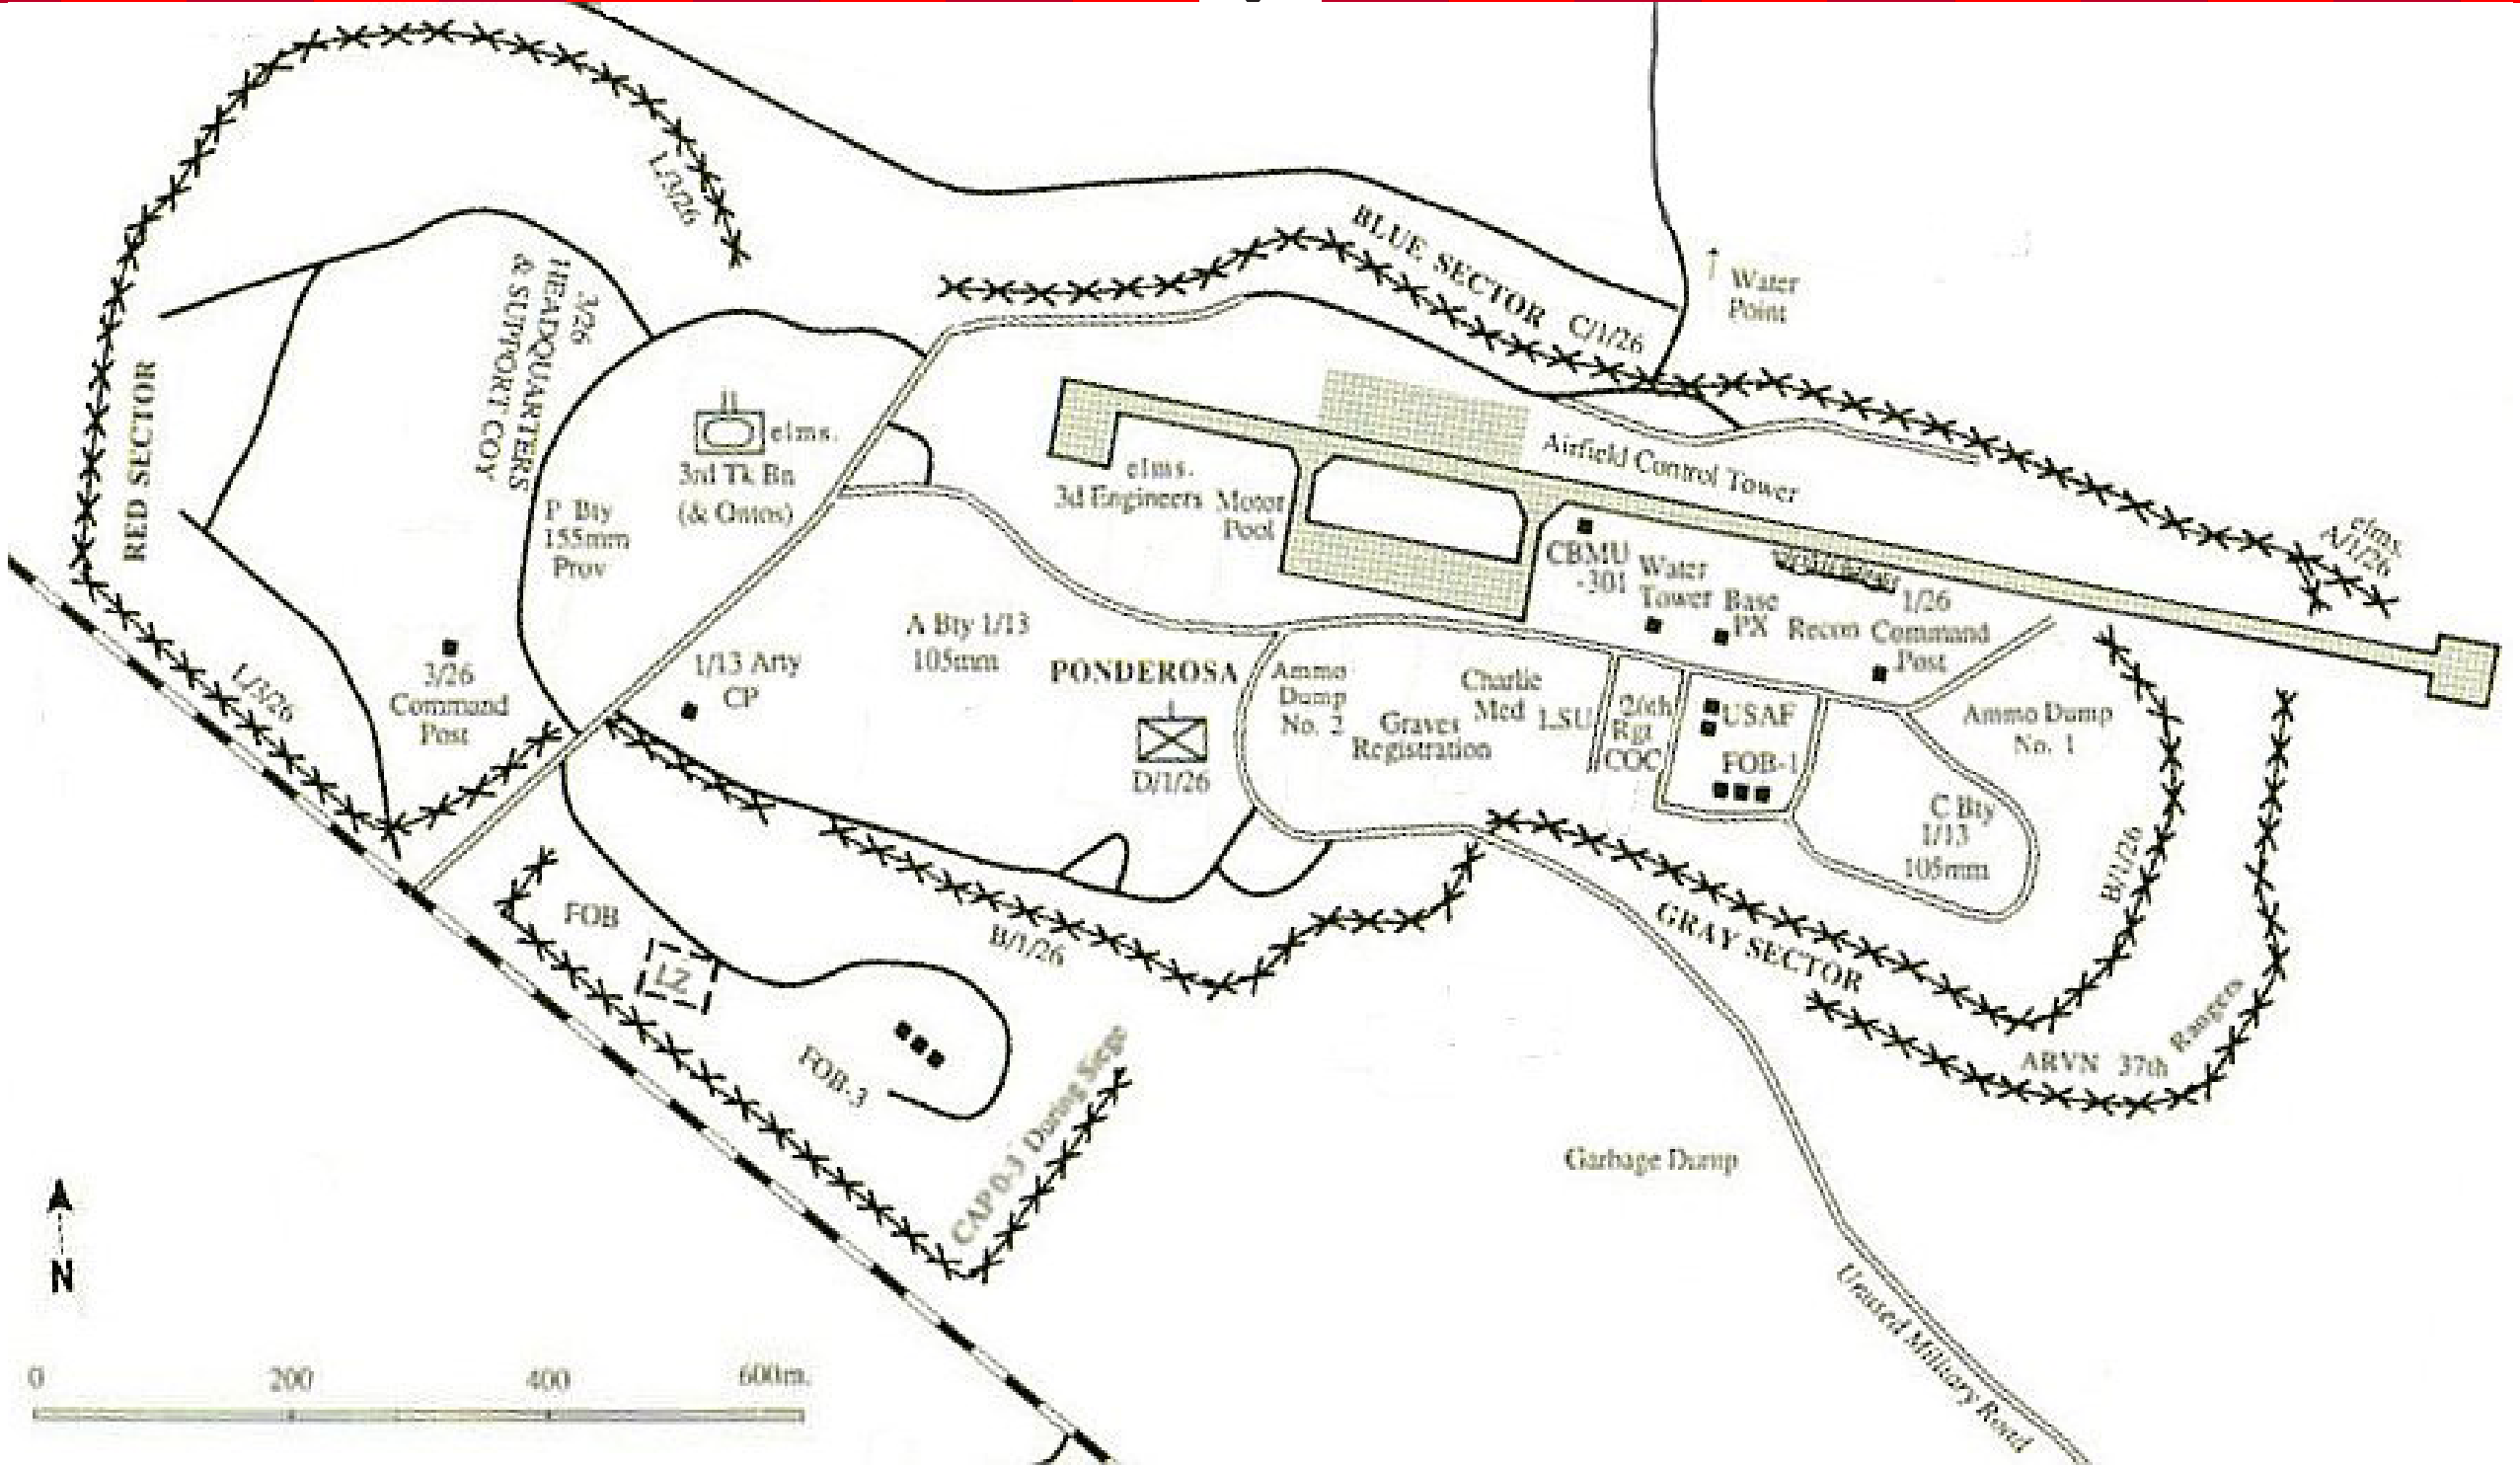

VIETNAM

3RA PARTE - HOE - KHE SAN - EL FINAL

1955 - 1975

Battle of Huế Initial Attack 30-31 January 1968

5

Stanley Kubrick's
FULL METAL JACKET

ORIGINAL MOTION PICTURE SOUNDTRACK

ORIGINAL FILM MUSIC BY

BEN HAI R.

CUA VIET R.

CAM LO

DONG HA

ROCK PILE

CAMP CARROLL

QUANG TRI

CA LU

KHE SANH COMBAT BASE

QUANG TRI R.

LANG VEI

KHE SANH

MAP 3

KHE SANH VALLEY

KW.White

PLATOON