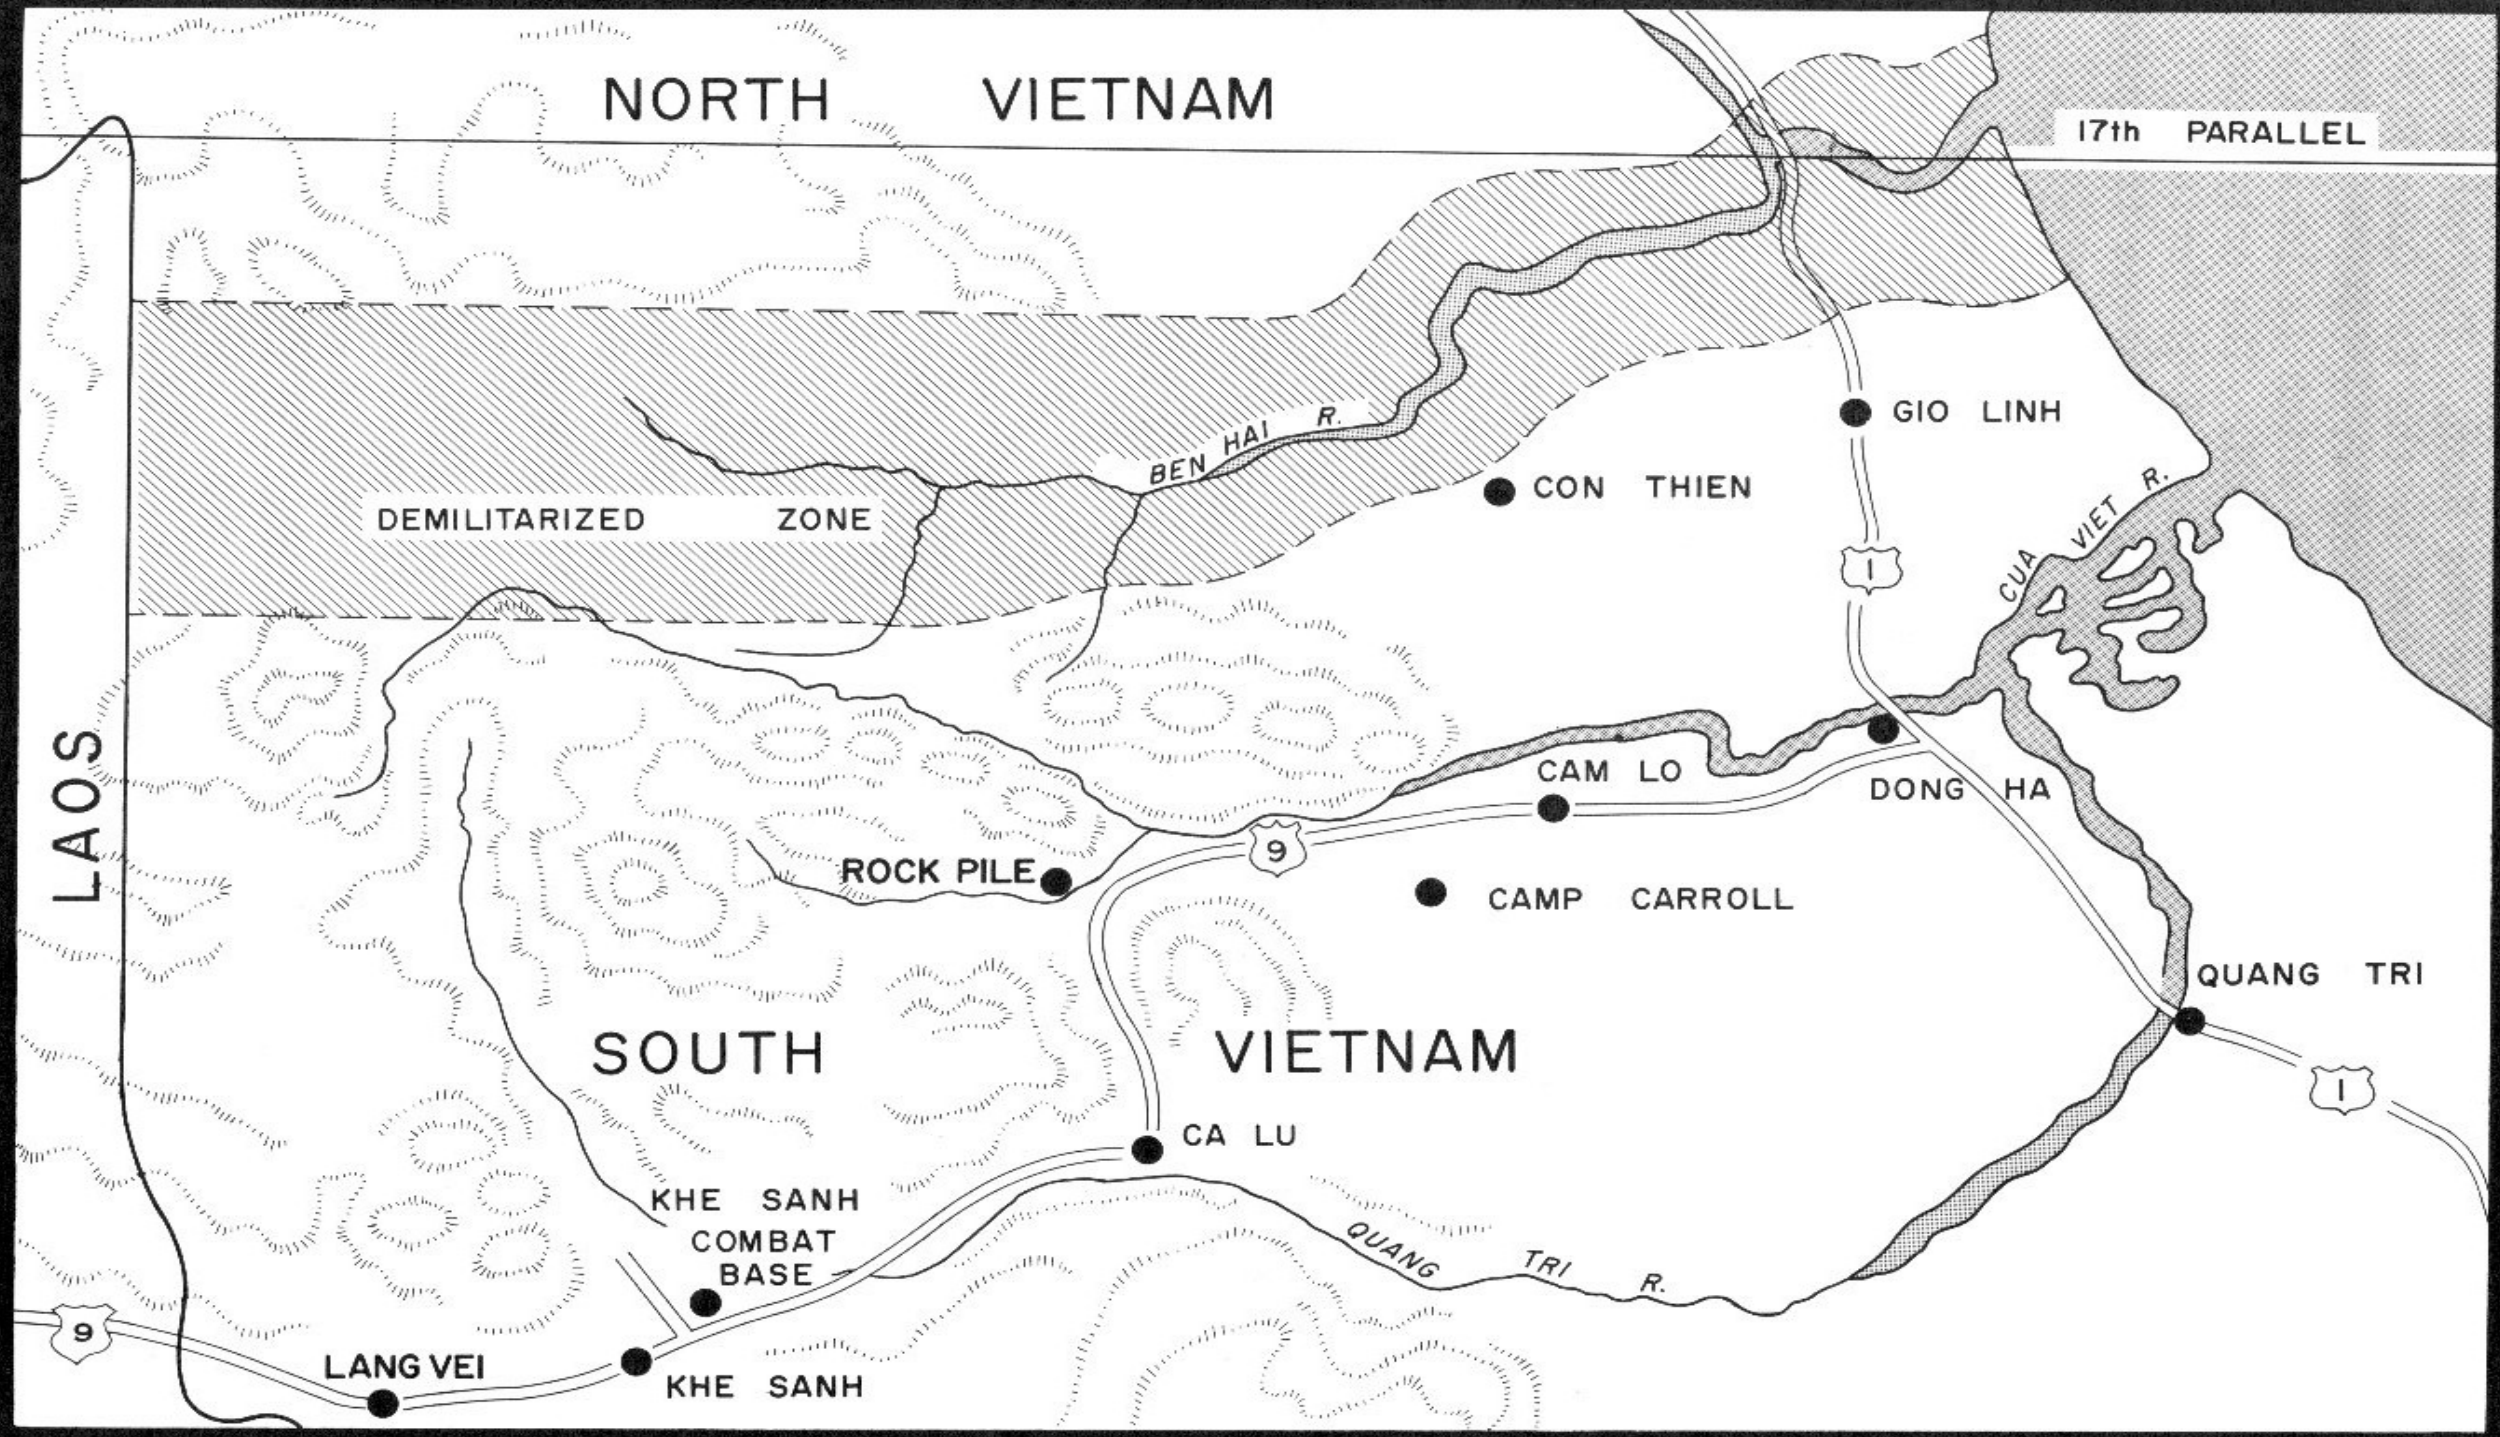

VIETNAM

3RA PARTE - HOE - KHE SAN - EL FINAL

1955 - 1975

Battle of Huế Initial Attack 30-31 January 1968

5

Stanley Kubrick's
FULL METAL JACKET

ORIGINAL MOTION PICTURE SOUNDTRACK

ORIGINAL FILM MUSIC BY

Abigail Mead

NORTH VIETNAM

17th PARALLEL

DEMILITARIZED ZONE

LAOS

SOUTH VIETNAM

GIO LINH

CON THIEN

BEN HAI R.

CUA VIET R.

CAM LO

DONG HA

ROCK PILE

CAMP CARROLL

QUANG TRI

CA LU

KHE SANH COMBAT BASE

QUANG TRI R.

LANG VEI

KHE SANH

MAP 3

KHE SANH VALLEY

KW.White

PLATOON