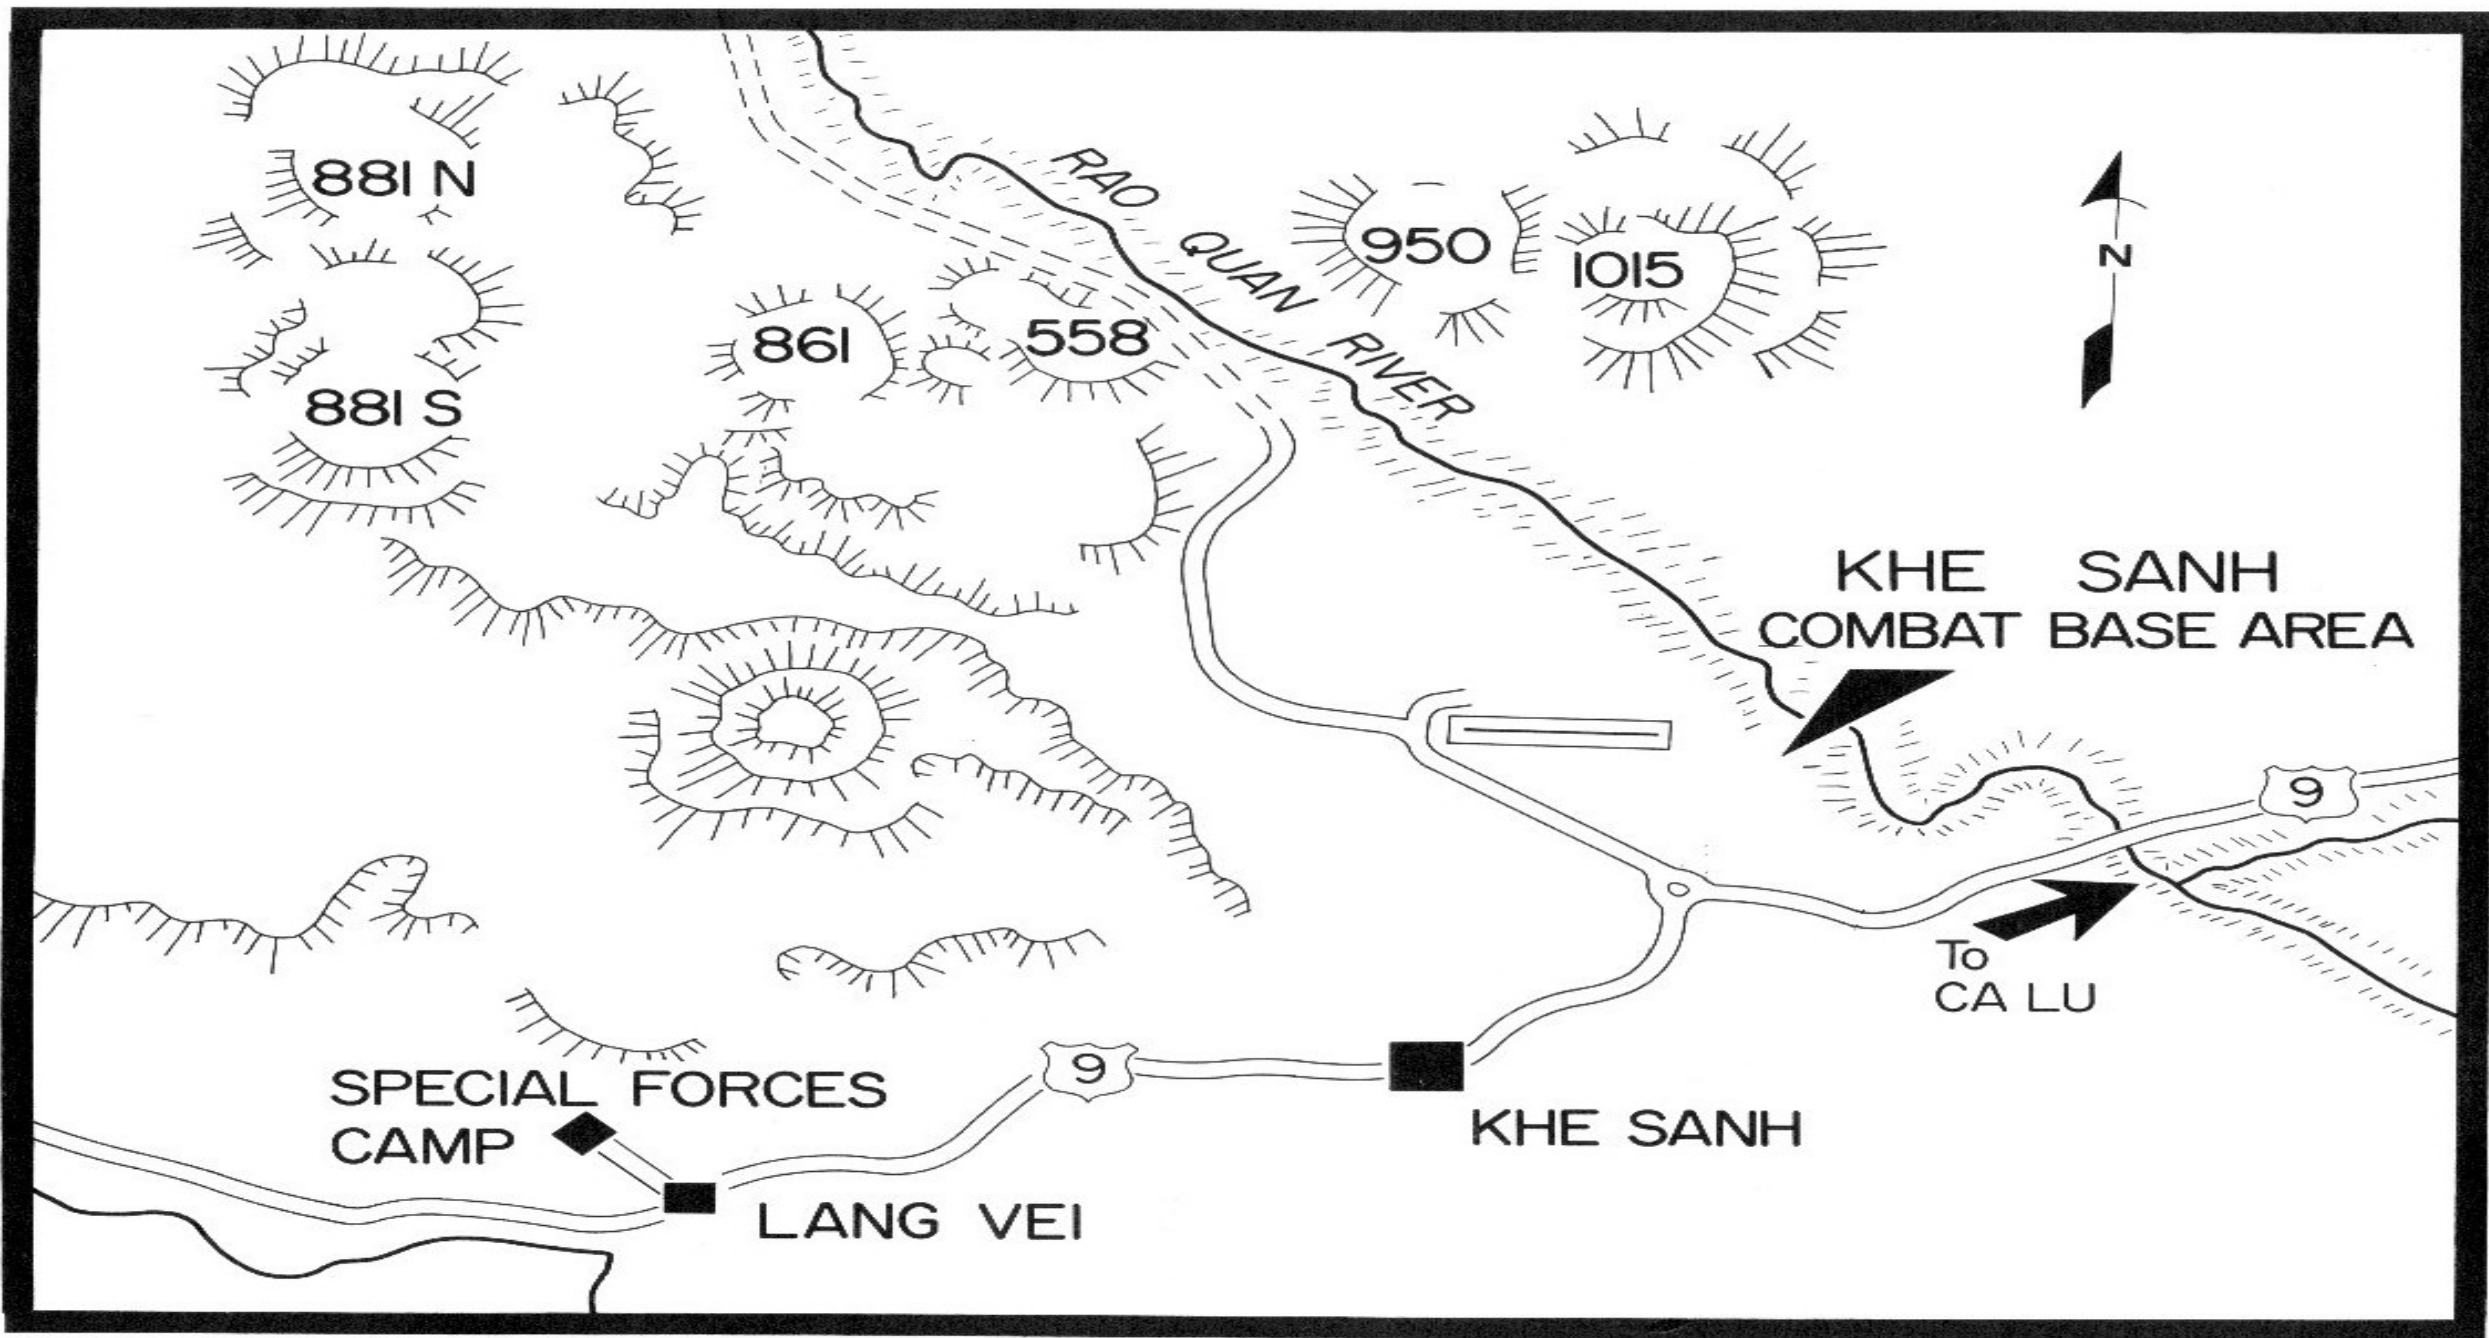

VIETNAM

3RA PARTE - HOE - KHE SAN - EL FINAL

1955 - 1975

Battle of Huế Initial Attack 30-31 January 1968

5

Stanley Kubrick's
FULL METAL JACKET

ORIGINAL MOTION PICTURE SOUNDTRACK

ORIGINAL FILM MUSIC BY

BEN HAI R.

CUA VIET R.

CAM LO

DONG HA

ROCK PILE

CAMP CARROLL

QUANG TRI

CA LU

KHE SANH COMBAT BASE

QUANG TRI R.

LANG VEI

KHE SANH

MAP 3

KHE SANH VALLEY

KW.White

PLATOON